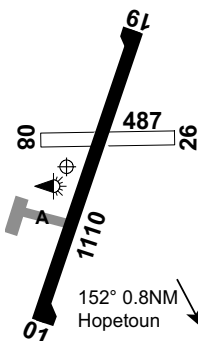

HOPETOUN

ELEV 256

AVFAX CODE 3027

VIC 354255S 1422135E UTC +10 YHPN
VAR 10 DEG E CERT
AD OPR Yarriambiack Shire Council, PO Box 243, Warracknabeal, VIC,
3393. PH 03 5398 0100. ARO 03 5083 3149: 03 5083 3124: 03 5083 3078:
03 5083 3527. PH AH 03 5083 3124. Fax 03 5394 1802.

METEOROLOGICAL INFORMATION PROVIDED
METAR/SPECI

PHYSICAL CHARACTERISTICS

01/19	010	36a	PCN 10 /F /B /600 (87PSI) /U	WID 18	RWS 90
08/26	080	16c	Unrated. Grassed brown silt clay	WID 30	RWS 90

AERODROME AND APPROACH LIGHTING

RWY 01/19 LIRL PAL+AA 123.9

ATS AND AERODROME COMMUNICATION FACILITIES

FIA MELBOURNE CENTRE 125.8 Circuit Area

CTAF 126.7

CHARTS RELATED TO THE AERODROME

WAC 3458.