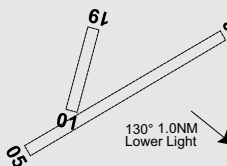

LOWER LIGHT

ELEV 55

FULL NOTAM SERVICE NOT AVBL

SA
343100S 1382525E
AD OPR Adelaide Tandem Skydiving Pty Ltd, 4158 Port Wakefield Rd,
Lower Light, SA, 5501. Email: info@adelaideskydiving.com.au. PH 0411
875 867. ARO 08 8261 4161. Website: www.adelaideskydiving.com.au.

UTC +9:30

YLLT

VAR 8 DEG E

UNCR

REMARKS

1. PPR.
2. AD Charges: $24 plus GST per landing.
3. No night landings or approaches for visiting ACFT.

HANDLING SERVICES AND FACILITIES

AVGAS - private installation. Not AVBL for resale.

PHYSICAL CHARACTERISTICS

01/19	15c	Unrated. Grass	WID 7
05/23	32c	Unrated. Gravel	WID 7

ATS AND AERODROME COMMUNICATION FACILITIES

FIA ADELAIDE CENTRE 130.45

LOCAL TRAFFIC REGULATIONS

1. Do not move off main RWY 05/23 due to drop off and lights. RWY 01/19 has truck tyres lining RWY edges.
2. ACFT landing RWY 05/23 are not to turn mid RWY. TAX to end of RWY to turn.

CTAF 126.7

ADDITIONAL INFORMATION

1. Windshear may be present undershoot RWY 19.
2. PJE OPS HJ, WI 2NM of AD. PJE ACFT broadcast OPS on 130.45.

CHARTS RELATED TO THE AERODROME

WAC 3458, 3459.