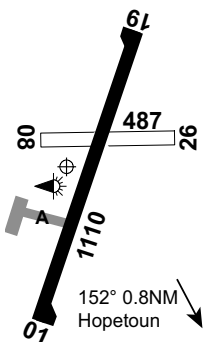

HOPETOUN

ELEV 256

AVFAX CODE 3027

VIC 354255S 1422135E UTC +10 YHPN
VAR 10 DEG E CERT
AD OPR Yarriambiack Shire Council, PO Box 243, Warracknabeal, VIC,
3393. PH 03 5398 0100. ARO 03 5083 3149: 03 5083 3124: 03 5083 3078:
03 5083 3527. PH AH 03 5083 3124. Fax 03 5394 1802.

METEOROLOGICAL INFORMATION PROVIDED
METAR/SPECI

PHYSICAL CHARACTERISTICS

01/19	010	36a	PCN 10 /F /B /600 (87PSI) /U	WID 18	RWS 90
08/26	080	16c	Unrated. Grassed brown silt clay	WID 30	RWS 90

AERODROME AND APPROACH LIGHTING

RWY 01/19 LIRL PAL+AA 123.9

ATS AND AERODROME COMMUNICATION FACILITIES

FIA MELBOURNE CENTRE 125.8 Circuit Area

CTAF 126.7

CHARTS RELATED TO THE AERODROME

WAC 3458.