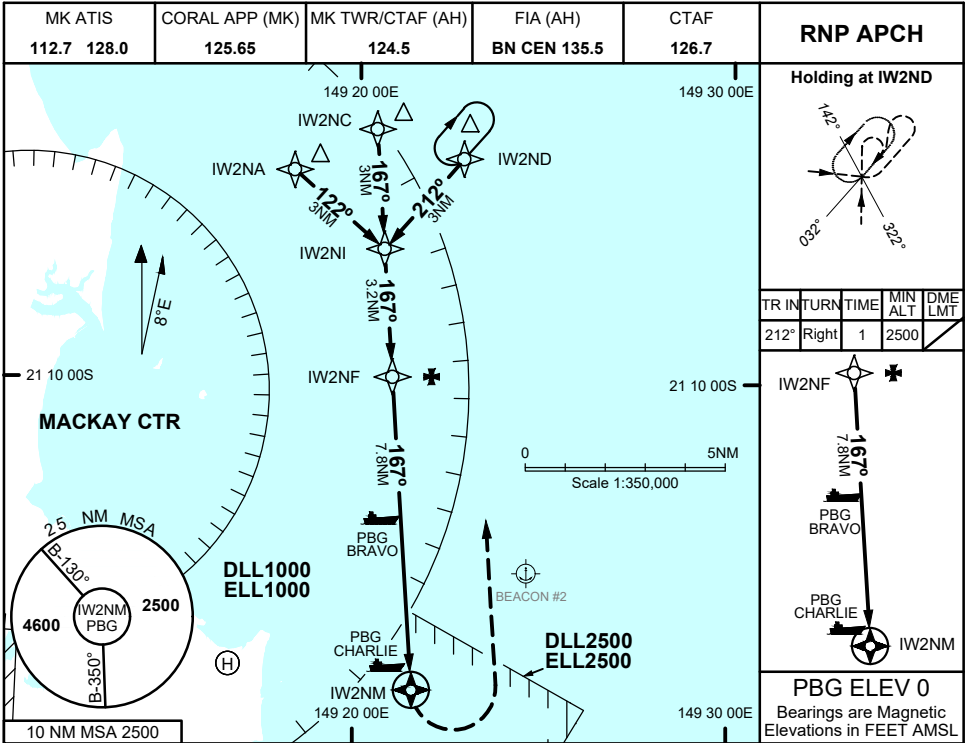

FOR CASA APPROVED OPERATORS ONLY

USE QNH

RNP 167

19 MAR 2026

VICTOR ISLAND WEST, QLD (YVIW)

NM TO NEXT WPT	2.8	2	1	IW2NF	7	6	5	4.8	4.6	IW2NM		
ALT (3° APCH PATH)	2500	2240	1920	1600	1350	1030	710	630	570			

NOTES

1. MAPt LOCATED 1.4 NM FROM PBG CHARLIE (S21 17 21, E149 23 00)
2. CAUTION: REMOTE ALTIMETER SETTING SOURCE YBMK.
3. CAUTION: PROCEDURE IS OVERLAID BY PROCEDURES AT YBMK. AIRCRAFT SEPARATION NOT ASSURED.
- *4. INCLUDES 50 FT FOR USE OF FORECAST AREA QNH

CATEGORY	H
LNAV (YBMK QNH)	570 (570 - 2.4)
LNAV (AREA QNH)*	680 (680 - 2.4)
ALTERNATE	(1180 - 4.4)

Changes: NEW CTAF FREQ ADDED, AREA QNH NOTE, Editorial

VIWGN01-186

FOR CASA APPROVED OPERATORS ONLY