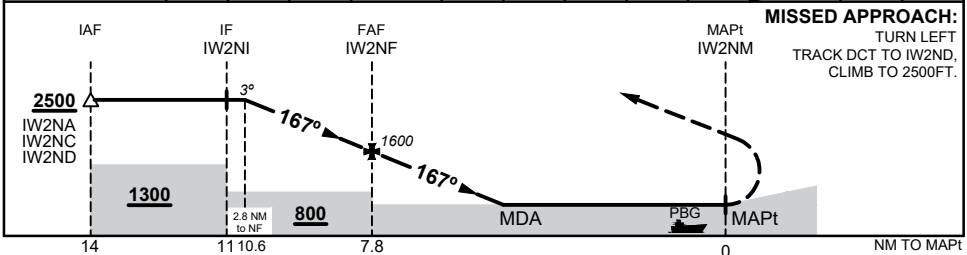

FOR CASA APPROVED OPERATORS ONLY

USE QNH

RNP 167

19 MAR 2026

VICTOR ISLAND WEST, QLD (YVIW)

NM TO NEXT WPT	2.8	2	1	IW2NF	7	6	5	4.8	4.6	IW2NM		
ALT (3° APCH PATH)	2500	2240	1920	1600	1350	1030	710	630	570			

NOTES

1. MAPt LOCATED 1.4 NM FROM PBG CHARLIE (S21 17 21, E149 23 00)
2. CAUTION: REMOTE ALTIMETER SETTING SOURCE YBMK.
3. CAUTION: PROCEDURE IS OVERLAID BY PROCEDURES AT YBMK. AIRCRAFT SEPARATION NOT ASSURED.
- *4. INCLUDES 50 FT FOR USE OF FORECAST AREA QNH