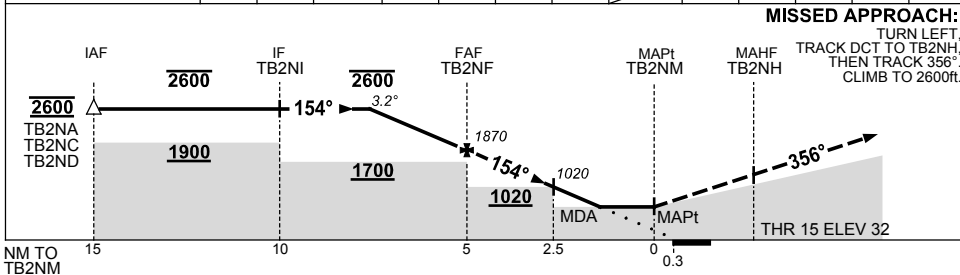

TBBAD01-185

USE QNH

RNP RWY 15
TUMBY BAY, SA (YTBB)

28 NOV 2024

NM TO NEXT WPT	2.1	1	TB2NF	4	3	2.5	2.2	TB2NM
ALT (3.2° APCH PATH)	2600	2210	1870	1530	1190	1020	930	

NOTES

CATEGORY	A	B	C	D
LNAV	930 (898-4.8)		NOT AUTHORISED	
CIRCLING	980 (948-2.4)			
ALTERNATE	(1448-4.4)			

- PROCEDURE OVERLAID BY YPLC DCT TO TB2NH, HOLDING PATTERN, PRESCRIBED ALTITUDES ENSURE SEPARATION.

Changes: NOTE.

TBBG01-181