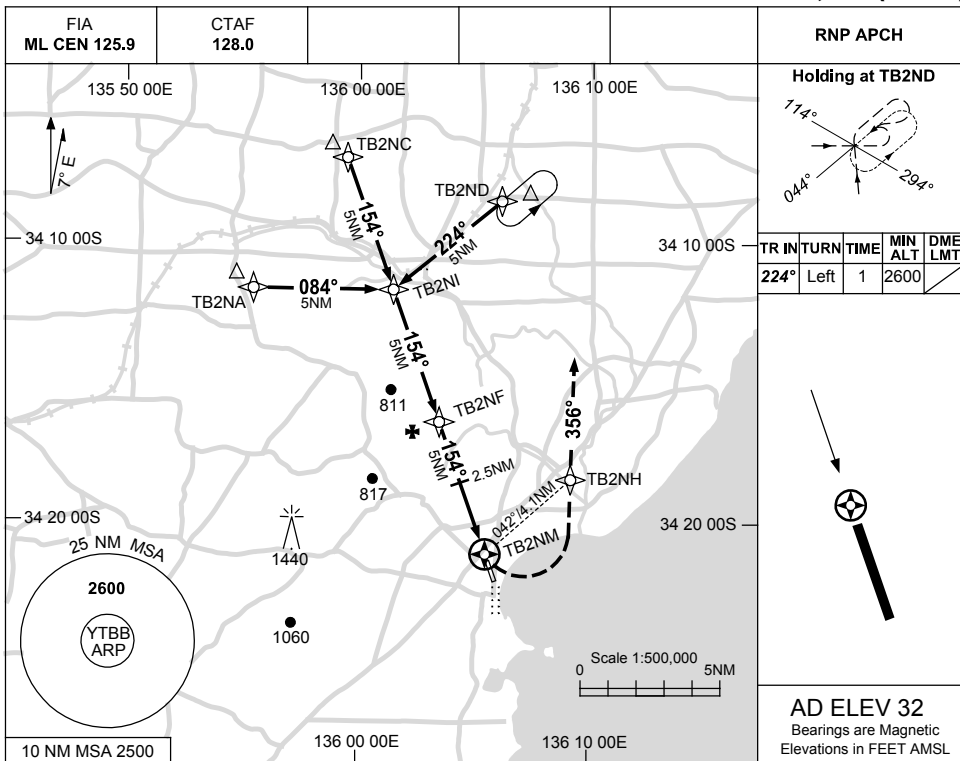

27 NOV 2025

AD ELEV 32
34 21 40S 136 05 42E

AERODROME CHART
TUMBY BAY, SA (YTBB)

	AERODROME LIGHTING
RWY	RL : PN IN EMERG
15 <small>154</small>	NIL
<small>334</small> 33	NIL

NOTES

Changes: TWY LABEL, Editorial.

TBBAD01-185

USE QNH

RNP RWY 15
TUMBY BAY, SA (YTBB)

28 NOV 2024

NM TO NEXT WPT	2.1	1	TB2NF	4	3	2.5	2.2	TB2NM
ALT (3.2° APCH PATH)	2600	2210	1870	1530	1190	1020	930	

NOTES

CATEGORY	A	B	C	D
LNAV	930 (898-4.8)		NOT AUTHORISED	
CIRCLING	980 (948-2.4)			
ALTERNATE	(1448-4.4)			

- PROCEDURE OVERLAID BY YPLC DCT TO TB2NH, HOLDING PATTERN, PRESCRIBED ALTITUDES ENSURE SEPARATION.

Changes: NOTE.

TBBG01-181