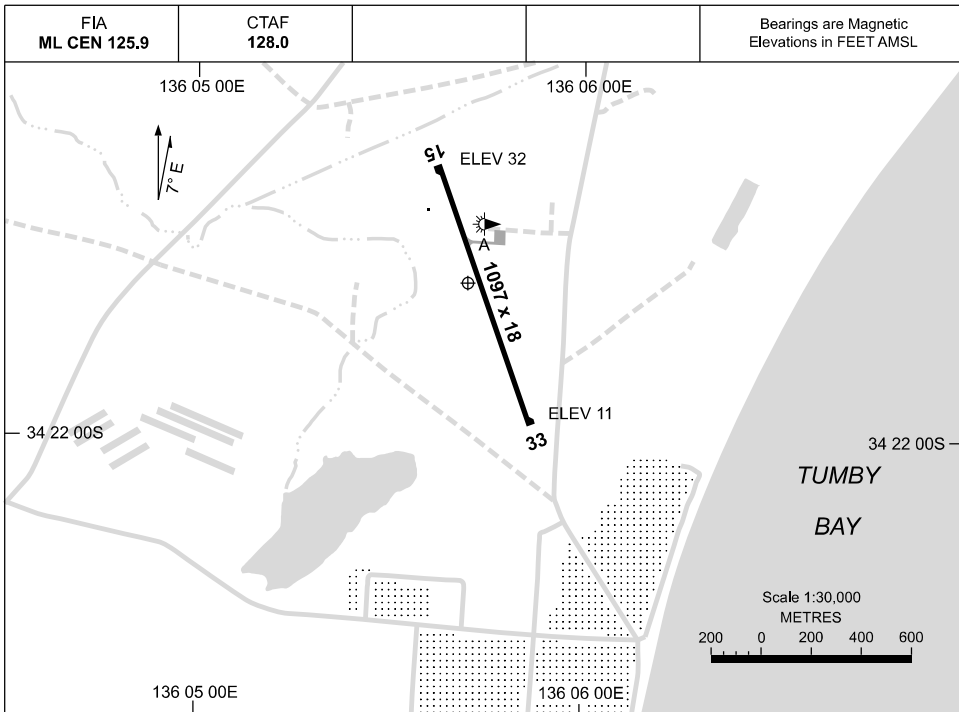

27 NOV 2025

AD ELEV 32
34 21 40S 136 05 42E

AERODROME CHART
TUMBY BAY, SA (YTBB)

	AERODROME LIGHTING
RWY	RL : PN IN EMERG
15 <small>154</small>	NIL
<small>334</small> 33	NIL

NOTES

Changes: TWY LABEL, Editorial.

TBBAD01-185

USE QNH

RNP RWY 15
TUMBY BAY, SA (YTBB)

28 NOV 2024

NM TO NEXT WPT	2.1	1	TB2NF	4	3	2.5	2.2	TB2NM
ALT (3.2° APCH PATH)	2600	2210	1870	1530	1190	1020	930	

NOTES

CATEGORY	A	B	C	D
LNAV	930 (898-4.8)		NOT AUTHORISED	
CIRCLING	980 (948-2.4)			
ALTERNATE	(1448-4.4)			

- PROCEDURE OVERLAID BY YPLC DCT TO TB2NH, HOLDING PATTERN, PRESCRIBED ALTITUDES ENSURE SEPARATION.

Changes: NOTE.

TBBG01-181