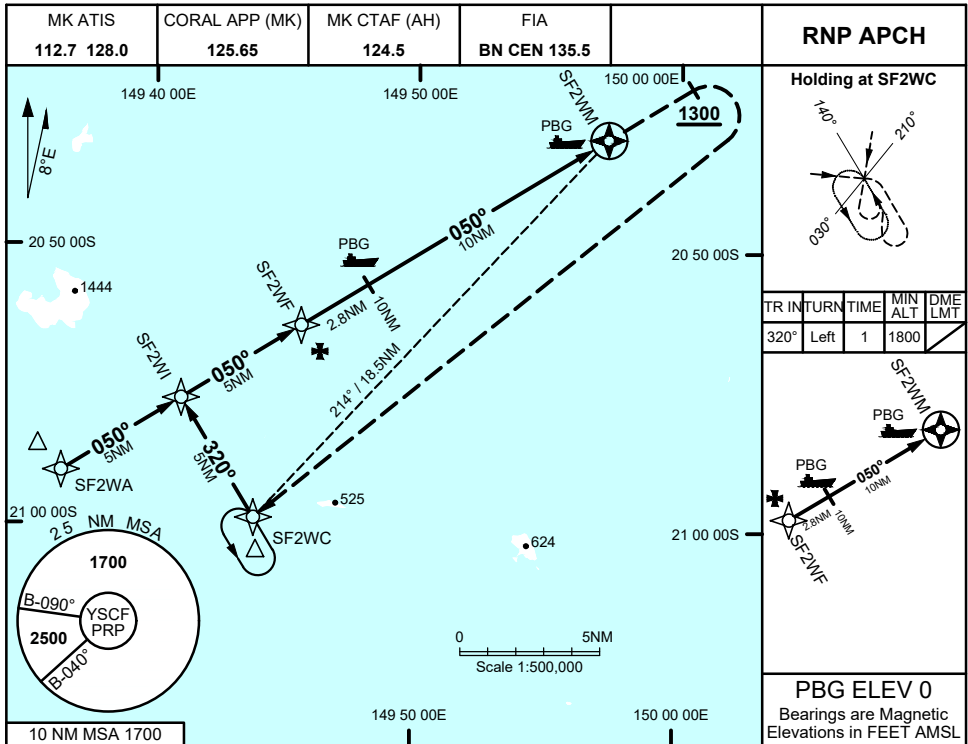

FOR CASA APPROVED OPERATORS ONLY

USE QNH

RNP 050

15 JUN 2023

SCAWFELL ISLAND, QLD (YSCF)

NM TO NEXT WPT	0.9	SF2WF	12	11	10	SF2WM				
ALT (3° APCH PATH)	1800	1500	1240	920	600					

NOTES

- MAPt LOCATED AT PRP: (S20 46 01, E149 57 13)
- REMOTE ALTIMETER SETTING SOURCE YBMK.

CATEGORY	H
LNAV (YMBK QNH) (VAA)	680 (680 - 2.2)
LNAV (AREA QNH) (VAA)	600 (600 - 2.1)
ALTERNATE	(1100 - 4.1)

Changes: CHART TITLE, MAGVAR, CORAL APP FREQ, Editorial

SCFGN01-175

FOR CASA APPROVED OPERATORS ONLY