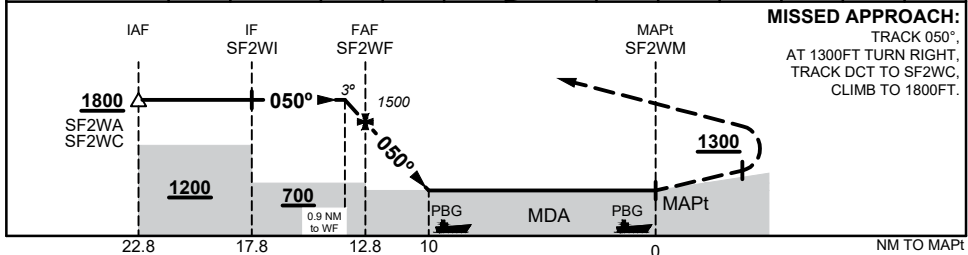

FOR CASA APPROVED OPERATORS ONLY

USE QNH

RNP 050

15 JUN 2023

SCAWFELL ISLAND, QLD (YSCF)

NM TO NEXT WPT	0.9	SF2WF	12	11	10	SF2WM				
ALT (3° APCH PATH)	1800	1500	1240	920	600					

NOTES

- MAPt LOCATED AT PRP: (S20 46 01, E149 57 13)
- REMOTE ALTIMETER SETTING SOURCE YBMK.

CATEGORY	H
LNAV (YMBK QNH) (VAA)	680 (680 - 2.2)
LNAV (AREA QNH) (VAA)	600 (600 - 2.1)
ALTERNATE	(1100 - 4.1)

Changes: CHART TITLE, MAGVAR, CORAL APP FREQ, Editorial

SCFGN01-175

FOR CASA APPROVED OPERATORS ONLY