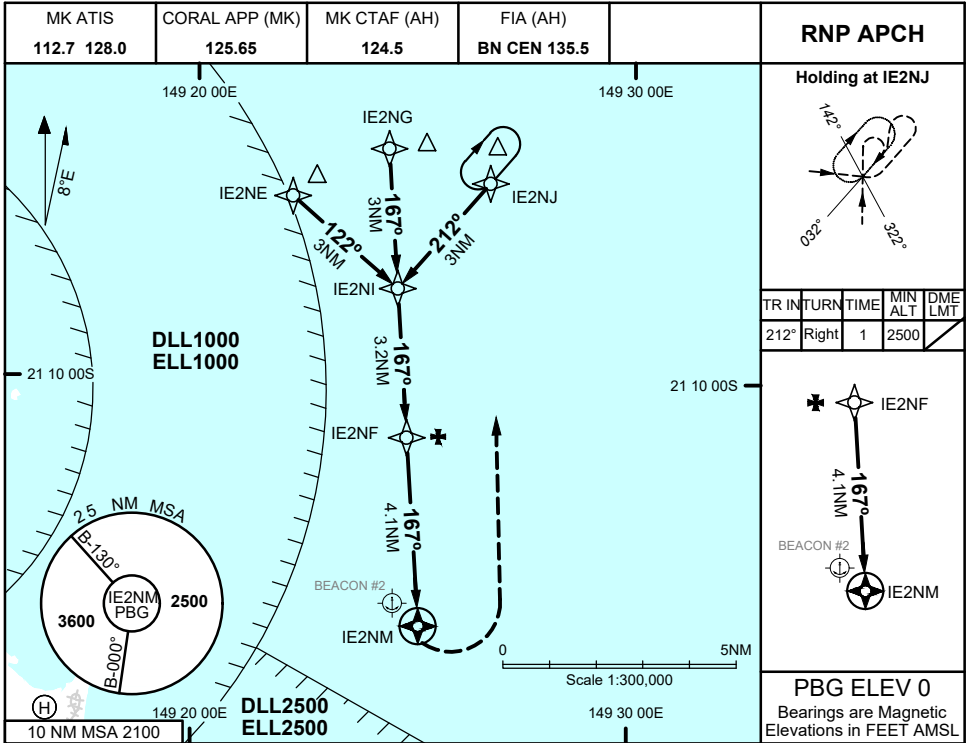

# FOR CASA APPROVED OPERATORS ONLY

USE QNH

RNP 167

1 DEC 2022

## VICTOR ISLAND EAST, QLD (YVIE)

NM TO NEXT WPT	2.8	2	1	IE2NF	4	3	2	1.1	1	0.9	IE2NM	
ALT (3° APCH PATH)	2500	2240	1920	1600	1570	1250	930	630	610	580		

### NOTES

- MAPt LOCATED 0.5 NM FROM BEACON #2 (S21 14 48, E149 24 36)
- CAUTION: REMOTE ALTIMETER SETTING SOURCE YBMK.
- CAUTION: PROCEDURE IS OVERLAID BY PROCEDURES AT YBMK. AIRCRAFT SEPARATION NOT ASSURED.