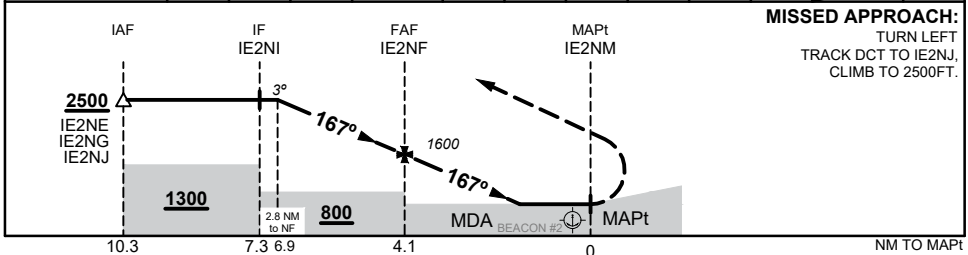

### NOTES

- MAPt LOCATED 0.5 NM FROM BEACON #2 (S21 14 48, E149 24 36)
- CAUTION: REMOTE ALTIMETER SETTING SOURCE YBMK.
- CAUTION: PROCEDURE IS OVERLAID BY PROCEDURES AT YBMK. AIRCRAFT SEPARATION NOT ASSURED.