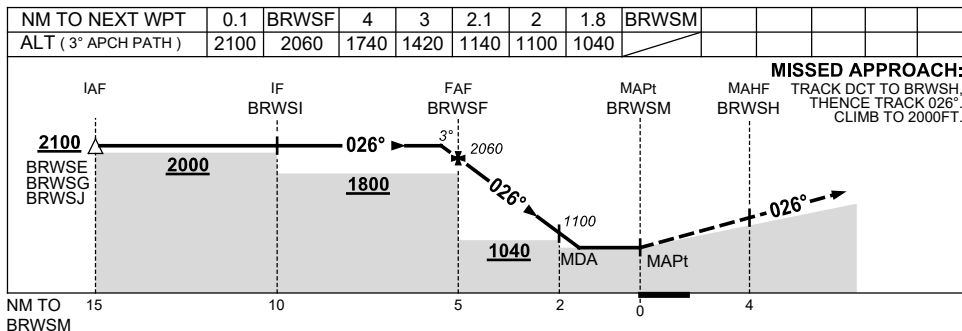

1 DEC 2022

BREWARRINA, NSW (YBRW)

NOTES

CATEGORY	A	B	C	D
CIRCLING *	1040 (626-2.4)		1140 (726-4.0)	NOT APPLICABLE
ALTERNATE	(1126-4.4)		(1226-6.0)	

1. MAX IAS:
  INITIAL : 210KT.
2. NO CIRCLING EAST
  OF RWY 03/21.

Changes: CHART TITLE, PBN SPECIFICATION BOX.

BRWGN02-173