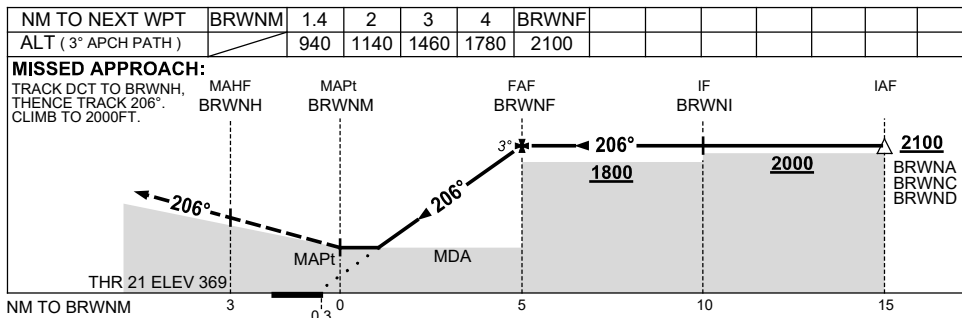

NOTES

1. FIA FREQ 125.35 AVBL CIRCUIT AREA.

USE QNH

RNP RWY 21

1 DEC 2022

BREWARRINA, NSW (YBRW)

NOTES

*1. NO CIRCLING EAST OF RWY 03/21.