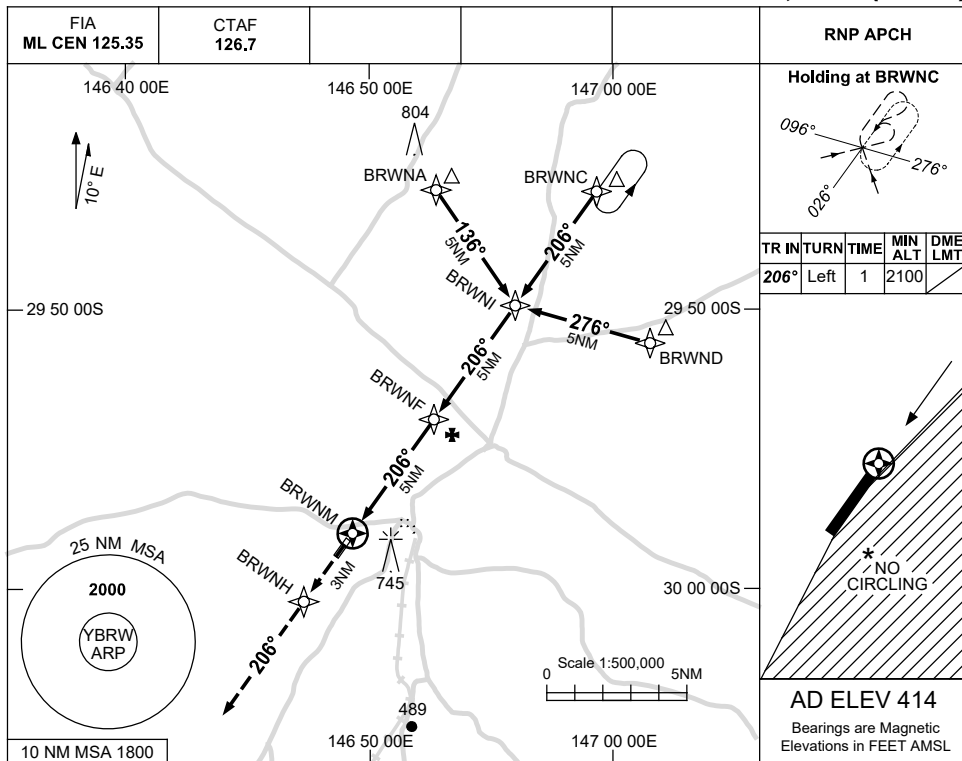

NOTES

1. FIA FREQ 125.35 AVBL CIRCUIT AREA.

USE QNH

RNP RWY 21

1 DEC 2022

BREWARRINA, NSW (YBRW)

NOTES

*1. NO CIRCLING EAST OF RWY 03/21.