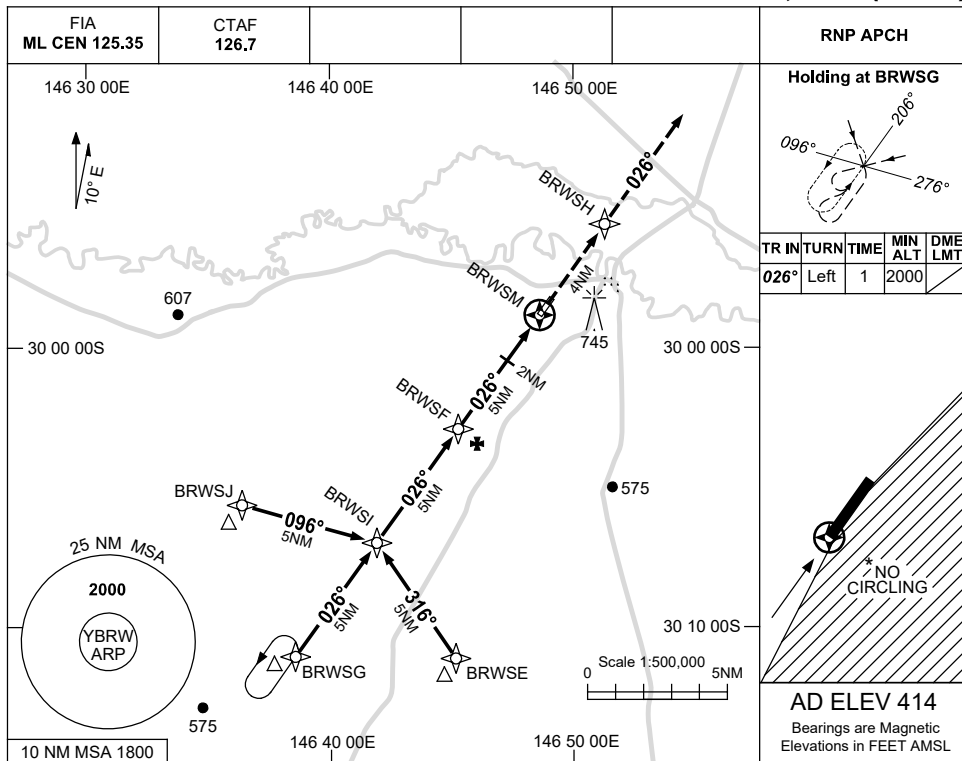

1 DEC 2022

BREWARRINA, NSW (YBRW)

NOTES

CATEGORY	A	B	C	D
CIRCLING *	1040 (626-2.4)		1140 (726-4.0)	NOT APPLICABLE
ALTERNATE	(1126-4.4)		(1226-6.0)	

1. MAX IAS:
  INITIAL : 210KT.
2. NO CIRCLING EAST
  OF RWY 03/21.

Changes: CHART TITLE, PBN SPECIFICATION BOX.

BRWGN02-173