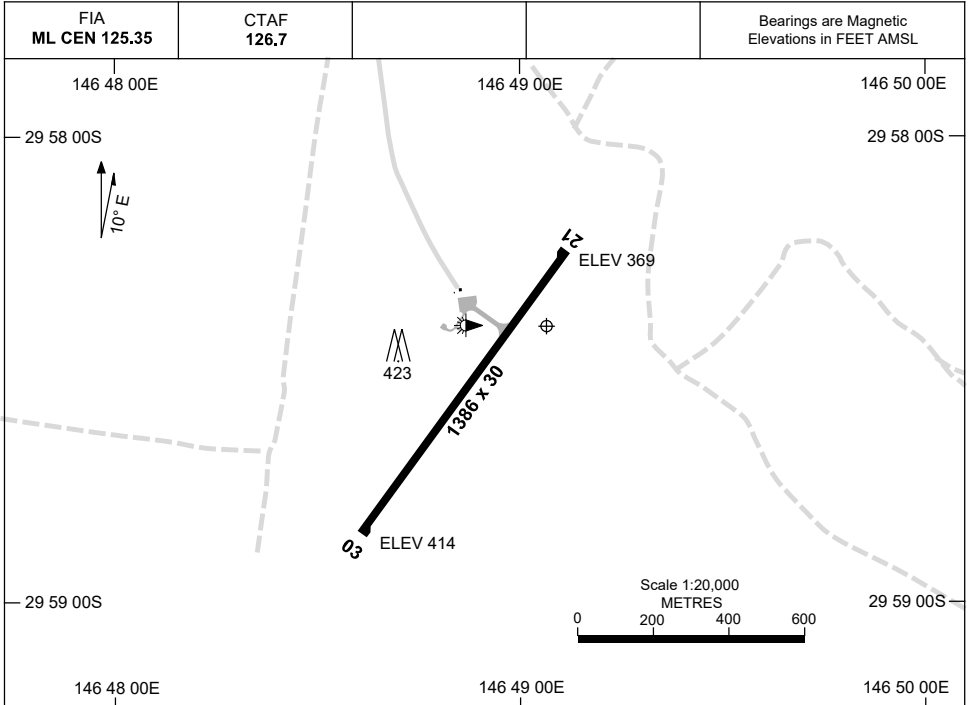

17 JUN 2021

AD ELEV 414
29 58 26S 146 49 00E

AERODROME CHART
BREWARRINA, NSW (YBRW)

	AERODROME LIGHTING
RWY	TAXIWAY : GREEN CENTRELINE RL : MAN , PN. (ARO PHONE 0427 392 101)
03 <small>026</small>	LIRL
<small>206</small> 21	LIRL

NOTES

1. FIA FREQ 125.35 AVBL CIRCUIT AREA.

USE QNH

RNP RWY 21

1 DEC 2022

BREWARRINA, NSW (YBRW)

NOTES

*1. NO CIRCLING EAST OF RWY 03/21.