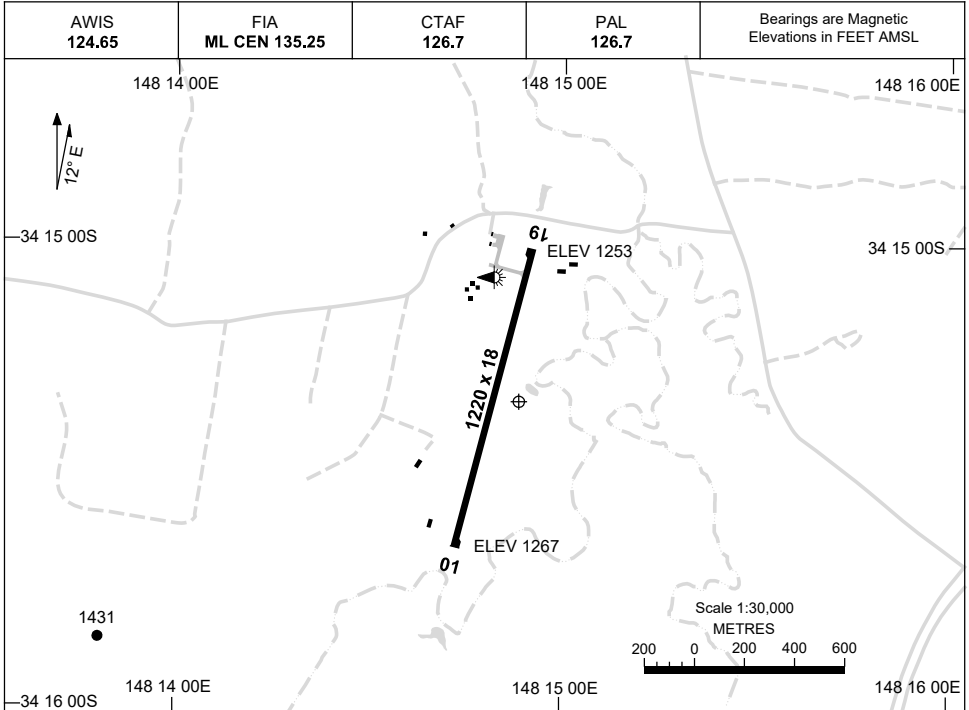

16 JUN 2022

AD ELEV 1267
34 15 20S 148 14 53E

AERODROME CHART
YOUNG, NSW (YYNG)

	AERODROME LIGHTING
RWY	TAXIWAYS : BLUE EDGE RL : PILOT ACTIVATED 126.7
01 ⁰⁰³ ¹⁸³ 19	LIRL LIRL

NOTES

1. FIA FREQ 135.25 AVBL CIRCUIT AREA.

Changes: NOTE 1 DELETED.

YNGAD01-171

USE QNH

RNP RWY 01
YOUNG, NSW (YYNG)

15 JUN 2023

RNP APCH
 LNAV/VNAV RQMNTS:
 ● YYNG QNH RQ
 ● YYNG TEMP RQ
 ● PROC TEMP RANGE
 -10°C TO +58°C

Holding at YN2SC

TR	IN	TURN	TIME	MIN ALT	DME LMT
293°	Left	1	3700		