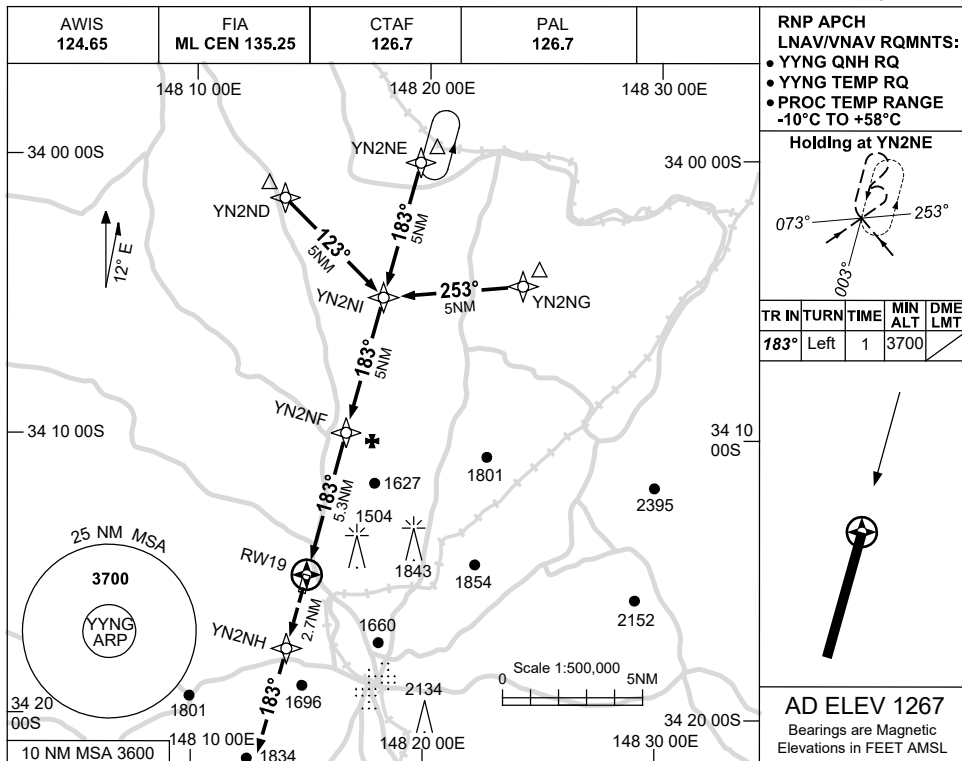

Changes: NOTE 1 DELETED.

YNGAD01-171

USE QNH

RNP RWY 01
YOUNG, NSW (YYNG)

15 JUN 2023

RNP APCH
 LNAV/VNAV RQMNTS:
 ● YYNG QNH RQ
 ● YYNG TEMP RQ
 ● PROC TEMP RANGE
 -10°C TO +58°C

Holding at YN2SC

TR	IN	TURN	TIME	MIN ALT	DME LMT
293°	Left	1	3700		

AD ELEV 1267
 Bearings are Magnetic
 Elevations in FEET AMSL

NOTES

CATEGORY	A	B	C	D
LNAV/VNAV	1920 (653-3.7)		NOT APPLICABLE	
LNAV	2120 (853-4.9)			
CIRCLING	2240 (973-2.4)			
ALTERNATE	(1473-4.4)			

Changes: CHART TITLE, PBN SPECIFICATION BOX, Editorial.

YNGGN01-175

USE QNH

RNP RWY 19
YOUNG, NSW (YYNG)

15 JUN 2023

NOTES

CATEGORY	A	B	C	D
LNAV/VNAV	1770 (517-2.9)		NOT APPLICABLE	
LNAV	1990 (737-4.2)			
CIRCLING	2240 (973-2.4)			
ALTERNATE	(1473-4.4)			

Changes: CHART TITLE, PBN SPECIFICATION BOX, Editorial.