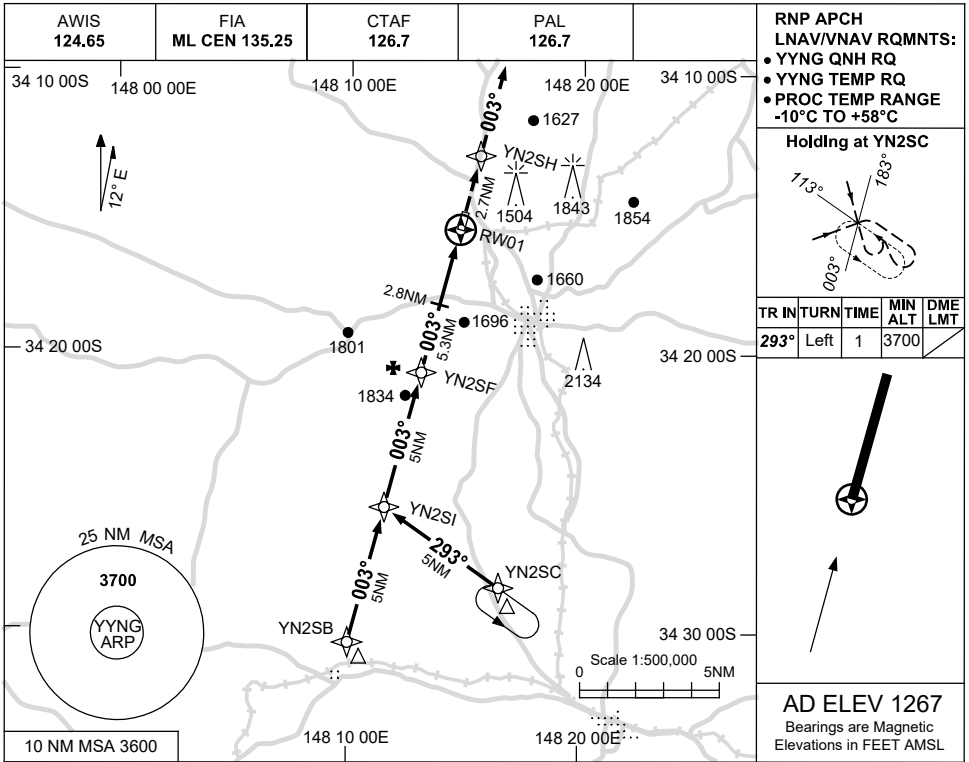

16 JUN 2022

AD ELEV 1267
34 15 20S 148 14 53E

AERODROME CHART
YOUNG, NSW (YYNG)

	AERODROME LIGHTING
RWY	TAXIWAYS : BLUE EDGE RL : PILOT ACTIVATED 126.7
01 ⁰⁰³ ¹⁸³ 19	LIRL LIRL

NOTES

1. FIA FREQ 135.25 AVBL CIRCUIT AREA.

Changes: NOTE 1 DELETED.

YNGAD01-171

USE QNH

RNP RWY 01
YOUNG, NSW (YYNG)

15 JUN 2023

RNP APCH
 LNAV/VNAV RQMNTS:
 ● YYNG QNH RQ
 ● YYNG TEMP RQ
 ● PROC TEMP RANGE
 -10°C TO +58°C

Holding at YN2SC

TR	IN	TURN	TIME	MIN ALT	DME LMT
293°	Left	1	3700		

AD ELEV 1267
 Bearings are Magnetic
 Elevations in FEET AMSL

NOTES

CATEGORY	A	B	C	D
LNAV/VNAV	1920 (653-3.7)		NOT APPLICABLE	
LNAV	2120 (853-4.9)			
CIRCLING	2240 (973-2.4)			
ALTERNATE	(1473-4.4)			

Changes: CHART TITLE, PBN SPECIFICATION BOX, Editorial.

YNGGN01-175

USE QNH

RNP RWY 19
YOUNG, NSW (YYNG)

15 JUN 2023

NOTES

CATEGORY	A	B	C	D
LNAV/VNAV	1770 (517-2.9)		NOT APPLICABLE	
LNAV	1990 (737-4.2)			
CIRCLING	2240 (973-2.4)			
ALTERNATE	(1473-4.4)			

Changes: CHART TITLE, PBN SPECIFICATION BOX, Editorial.