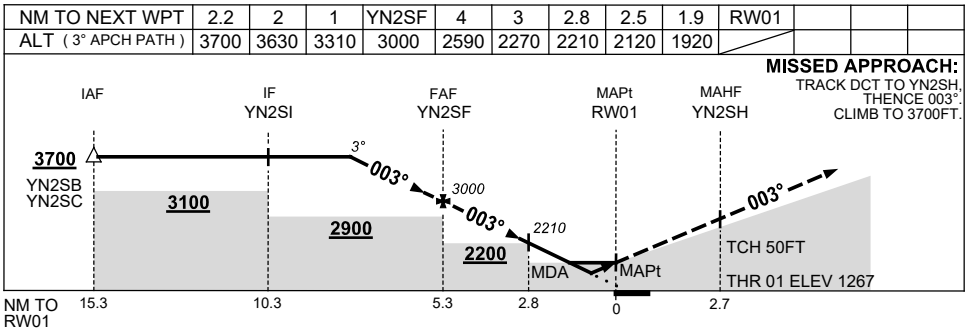

16 JUN 2022

AD ELEV 1267
34 15 20S 148 14 53E

AERODROME CHART
YOUNG, NSW (YYNG)

	AERODROME LIGHTING
RWY	TAXIWAYS : BLUE EDGE RL : PILOT ACTIVATED 126.7
01 ⁰⁰³ ¹⁸³ 19	LIRL LIRL

NOTES

1. FIA FREQ 135.25 AVBL CIRCUIT AREA.

Changes: NOTE 1 DELETED.

YNGAD01-171

USE QNH

RNP RWY 01
YOUNG, NSW (YYNG)

15 JUN 2023

RNP APCH
 LNAV/VNAV RQMNTS:
 ● YYNG QNH RQ
 ● YYNG TEMP RQ
 ● PROC TEMP RANGE
 -10°C TO +58°C

Holding at YN2SC

TR	IN	TURN	TIME	MIN ALT	DME LMT
293°	Left	1	3700		

AD ELEV 1267
 Bearings are Magnetic
 Elevations in FEET AMSL

NOTES

CATEGORY	A	B	C	D
LNAV/VNAV	1920 (653-3.7)		NOT APPLICABLE	
LNAV	2120 (853-4.9)			
CIRCLING	2240 (973-2.4)			
ALTERNATE	(1473-4.4)			

Changes: CHART TITLE, PBN SPECIFICATION BOX, Editorial.