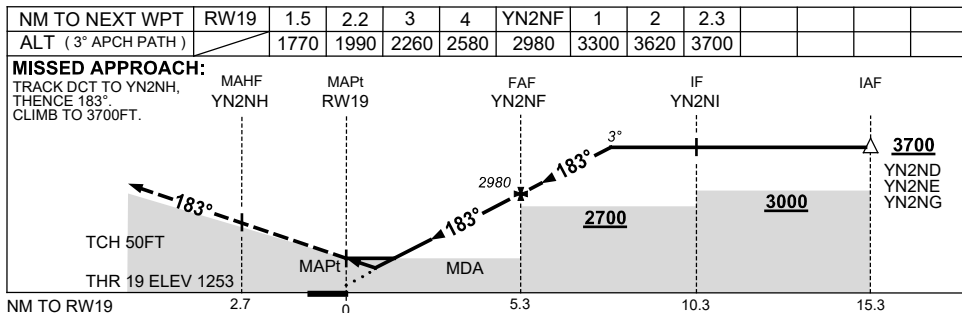

USE QNH

RNP RWY 19
YOUNG, NSW (YYNG)

15 JUN 2023

NOTES

CATEGORY	A	B	C	D
LNAV/VNAV	1770 (517-2.9)		NOT APPLICABLE	
LNAV	1990 (737-4.2)			
CIRCLING	2240 (973-2.4)			
ALTERNATE	(1473-4.4)			

Changes: CHART TITLE, PBN SPECIFICATION BOX, Editorial.

YNGGN02-175