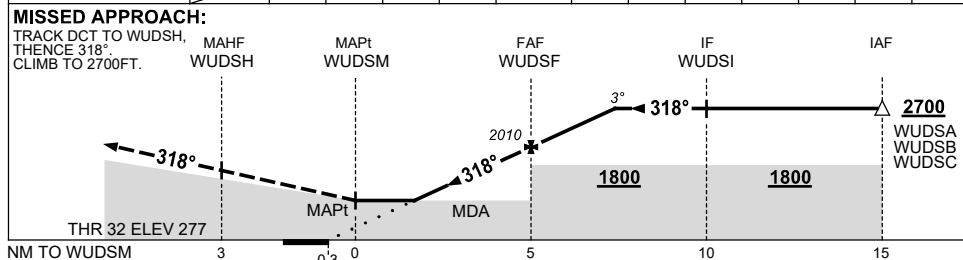

**NOTES**

CATEGORY	A	B	C	D
LNAV	910 (633-3.6)			NOT APPLICABLE
CIRCLING*	1110 (800-2.4)		1210 (900-4.0)	
ALTERNATE	(1300-4.4)		(1400-6.0)	

- MAX IAS: INITIAL : 210KT.
- NO CIRCLING IN NE SECTOR BETWEEN RWY 14/32 & 07/25.
- AWIS (PHONE) 08 8150 3821