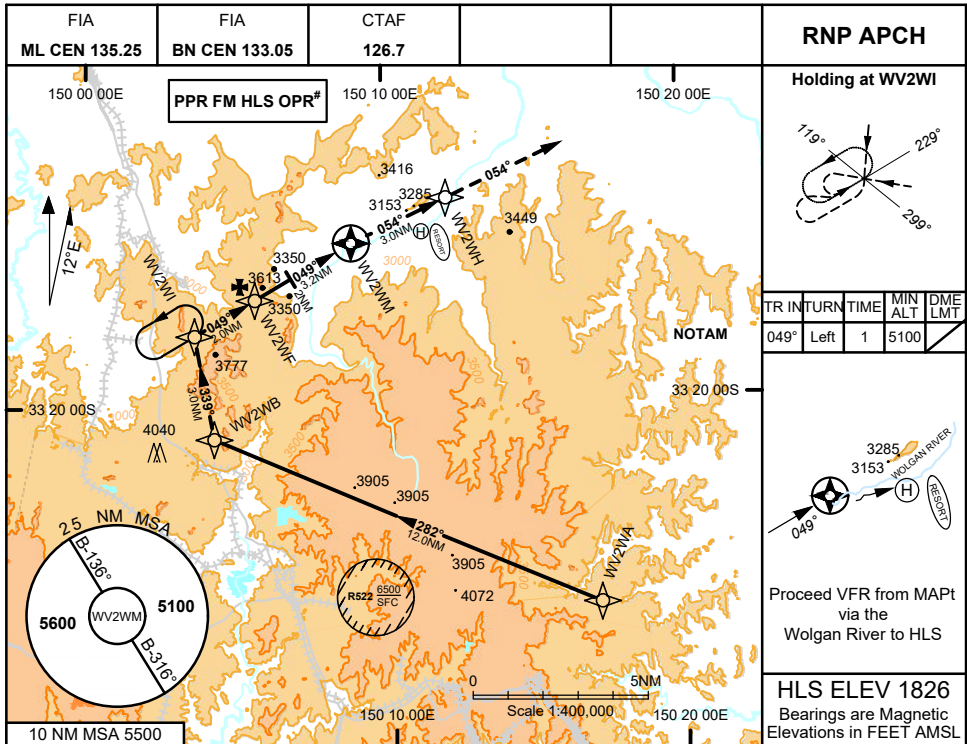

30 NOV 2023

WOLGAN VALLEY HELIPORT, NSW (YWVR)

NM TO NEXT WPT	1.7	1	3	2	1	0.2	WV2WM		
ALT (4.06° APCH PATH)	5100	4810	4380	4290	3860	3430	3100		

NOTES

1. MAX IAS:
INITIAL, INTERMEDIATE: 120KTS
HOLDING: 100KTS
FINAL & MISSED APP: 90KTS
2. KEY LEAD-IN FEATURES:
WOLGAN VALLEY RIVER AND RESORT
- *3. MDH BASED ON MAPt ELEV
4. DAY ONLY
- *5. SYDNEY HELITOURS PHONE:
(02) 9317 3402

CATEGORY	H
LNAV (NON VAA, 4.2%)	3100 (967* - 5.0)
CIRCLING	NOT APPLICABLE
ALTERNATE	TAF NOT AVAILABLE

Changes: REMOVED D538A

WVRGN01-177