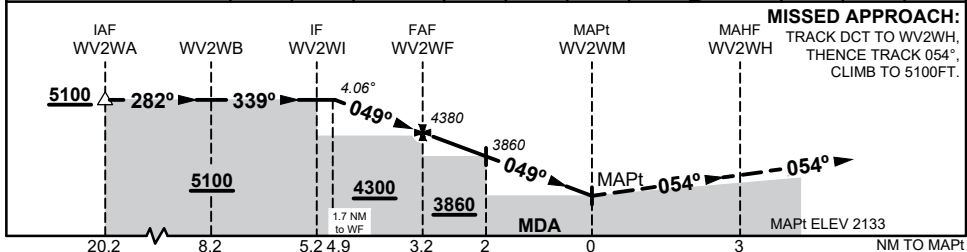

30 NOV 2023

WOLGAN VALLEY HELIPORT, NSW (YWVR)

NM TO NEXT WPT	1.7	1	3	2	1	0.2	WV2WM		
ALT (4.06° APCH PATH)	5100	4810	4380	4290	3860	3430	3100		

NOTES

1. MAX IAS:
INITIAL, INTERMEDIATE: 120KTS
HOLDING: 100KTS
FINAL & MISSED APP: 90KTS
2. KEY LEAD-IN FEATURES:
WOLGAN VALLEY RIVER AND RESORT
- *3. MDH BASED ON MAPt ELEV
4. DAY ONLY
- *5. SYDNEY HELITOURS PHONE:
(02) 9317 3402

CATEGORY	H
LNAV (NON VAA, 4.2%)	3100 (967* - 5.0)
CIRCLING	NOT APPLICABLE
ALTERNATE	TAF NOT AVAILABLE

Changes: REMOVED D538A

WVRGN01-177