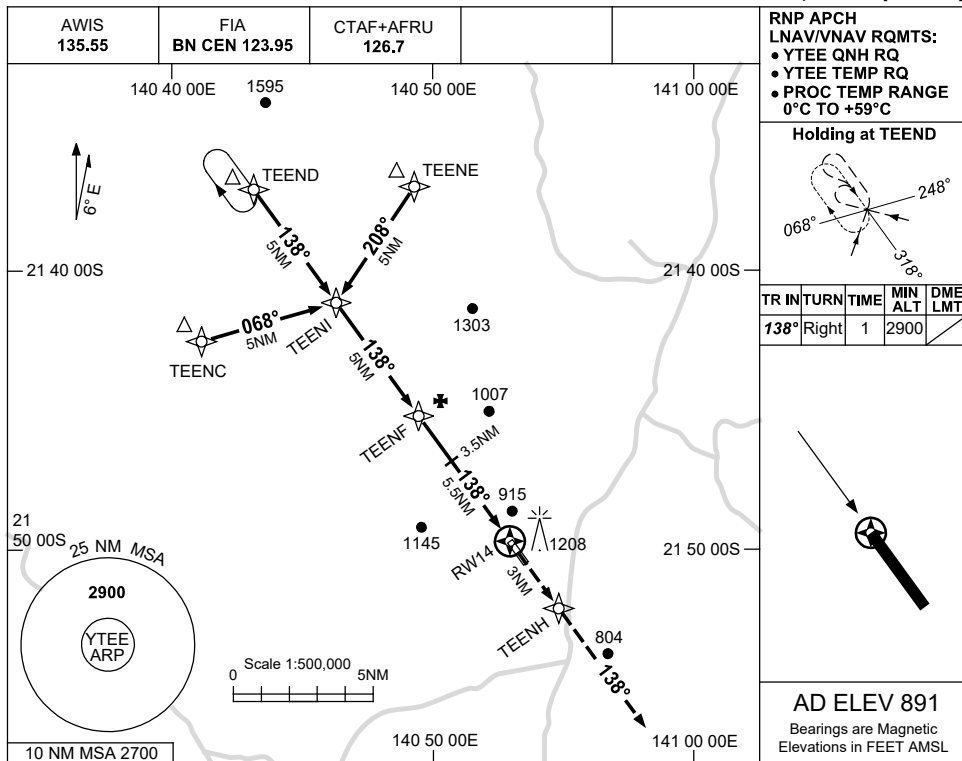

7 SEP 2023

AD ELEV 891
21 50 06S 140 53 17E

AERODROME CHART
TREPELL, QLD (YTEE)

	AERODROME LIGHTING
RWY	TAXIWAY : BLUE EDGE RL : MANUAL , SDBY PWR (1 HR PN) , PTBL (EMERG ONLY, 90 MIN PN) (ARO : 07 4747 4300, 0439760954)
14 <small>138</small>	PAPI 3.0° 46FT LIRL PTBL
<small>318</small> 32	PAPI 3.0° 54FT LIRL PTBL

NOTES

1. ALL PILOTS ARE REQUIRED TO BROADCAST THEIR INTENTIONS INBOUND ON COMPANY FREQ 126.4
2. FIA FREQ 123.95 AVBL 3,500FT.

Changes: NOTES.

TEEAD01-176

USE QNH

RNP RWY 14
TREPPELL, QLD (YTEE)

16 JUN 2022

NM TO NEXT WPT	0.6	TEENF	4	3.5	3	2	1.7	1	RWY14				
ALT (3° APCH PATH)	2900	2710	2210	2060	1900	1580	1470	1270					

NOTES

CATEGORY	A	B	C	D
LNAV/VNAV		1270 (379-2.1)		NOT APPLICABLE
LNAV		1470 (579-3.3)		
CIRCLING	1710 (819-2.4)		1810 (919-4.0)	
ALTERNATE	(1319-4.4)		(1419-6.0)	

1. MAX IAS:
INITIAL : 230KT.

Changes: CHART TITLE, PBN SPECIFICATION BOX.