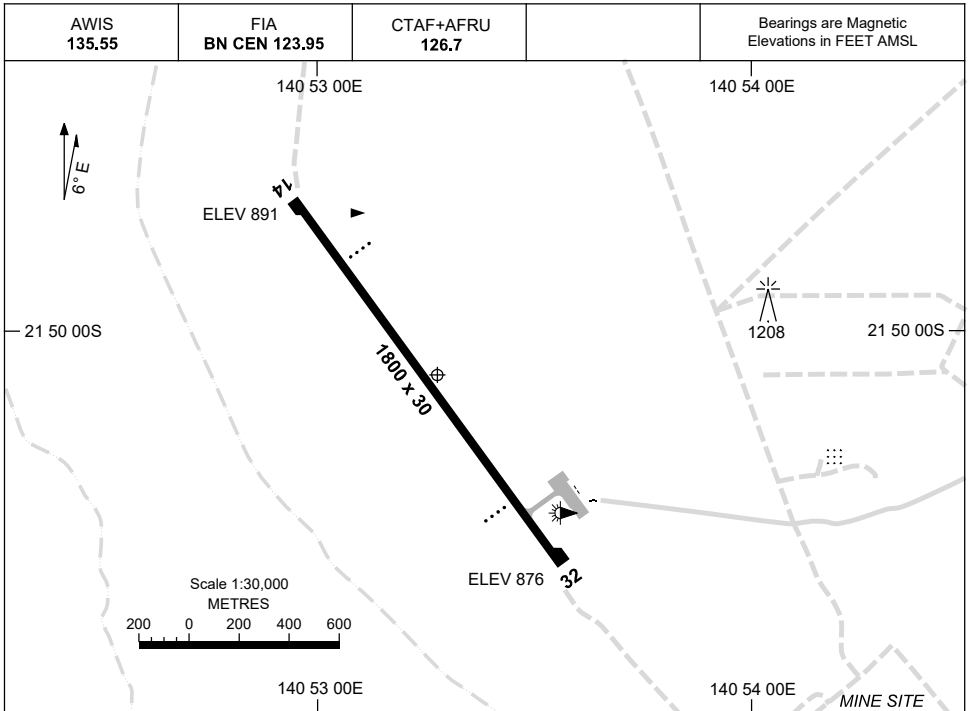

7 SEP 2023

AD ELEV 891
21 50 06S 140 53 17E

AERODROME CHART
TREPELL, QLD (YTEE)

	AERODROME LIGHTING
RWY	TAXIWAY : BLUE EDGE RL : MANUAL , SDBY PWR (1 HR PN) , PTBL (EMERG ONLY, 90 MIN PN) (ARO : 07 4747 4300, 0439760954)
14 <small>138</small>	PAPI 3.0° 46FT LIRL PTBL
<small>318</small> 32	PAPI 3.0° 54FT LIRL PTBL

NOTES

1. ALL PILOTS ARE REQUIRED TO BROADCAST THEIR INTENTIONS INBOUND ON COMPANY FREQ 126.4
2. FIA FREQ 123.95 AVBL 3,500FT.

Changes: NOTES.

TEEAD01-176

USE QNH

RNP RWY 14
TREPPELL, QLD (YTEE)

16 JUN 2022

NM TO NEXT WPT	0.6	TEENF	4	3.5	3	2	1.7	1	RWY14				
ALT (3° APCH PATH)	2900	2710	2210	2060	1900	1580	1470	1270					

NOTES

CATEGORY	A	B	C	D
LNAV/VNAV		1270 (379-2.1)		NOT APPLICABLE
LNAV		1470 (579-3.3)		
CIRCLING	1710 (819-2.4)		1810 (919-4.0)	
ALTERNATE	(1319-4.4)		(1419-6.0)	

1. MAX IAS:
INITIAL : 230KT.

Changes: CHART TITLE, PBN SPECIFICATION BOX.