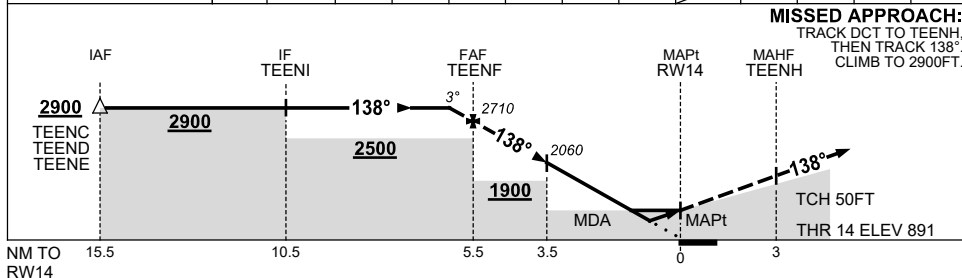

NOTES

1. ALL PILOTS ARE REQUIRED TO BROADCAST THEIR INTENTIONS INBOUND ON COMPANY FREQ 126.4
2. FIA FREQ 123.95 AVBL 3,500FT.

Changes: NOTES.

TEEAD01-176

USE QNH

RNP RWY 14
TREPPELL, QLD (YTEE)

16 JUN 2022

NM TO NEXT WPT	0.6	TEENF	4	3.5	3	2	1.7	1	RWY14				
ALT (3° APCH PATH)	2900	2710	2210	2060	1900	1580	1470	1270					