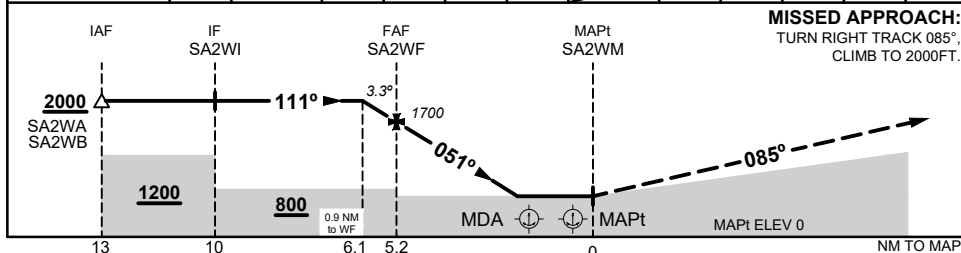

# FOR CASA APPROVED OPERATORS ONLY

USE QNH

RNP 051

21 MAR 2024

TESSA SHOALS, WA (YTES)

NM TO NEXT WPT	0.9	SA2WF	5	4	3	2	SA2WM						
ALT (3.3° APCH PATH)	2000	1700	1630	1280	930	570							

## NOTES

1. MAX IAS:  
INITIAL : 90KTS  
HOLDING : 90 KTS
2. MAPt LOCATED 0.5 NM FROM BUOY #1
3. REMOTE ALTIMETER  
SETTING SOURCE YPKA
4. PRP (S20 33 23, E117 14 37)

CATEGORY	H
YPKA QNH	<b>570 (570 - 2.1)</b>
AREA QNH	<b>600 (600 - 2.1)</b>
ALTERNATE	(1100 - 4.1)