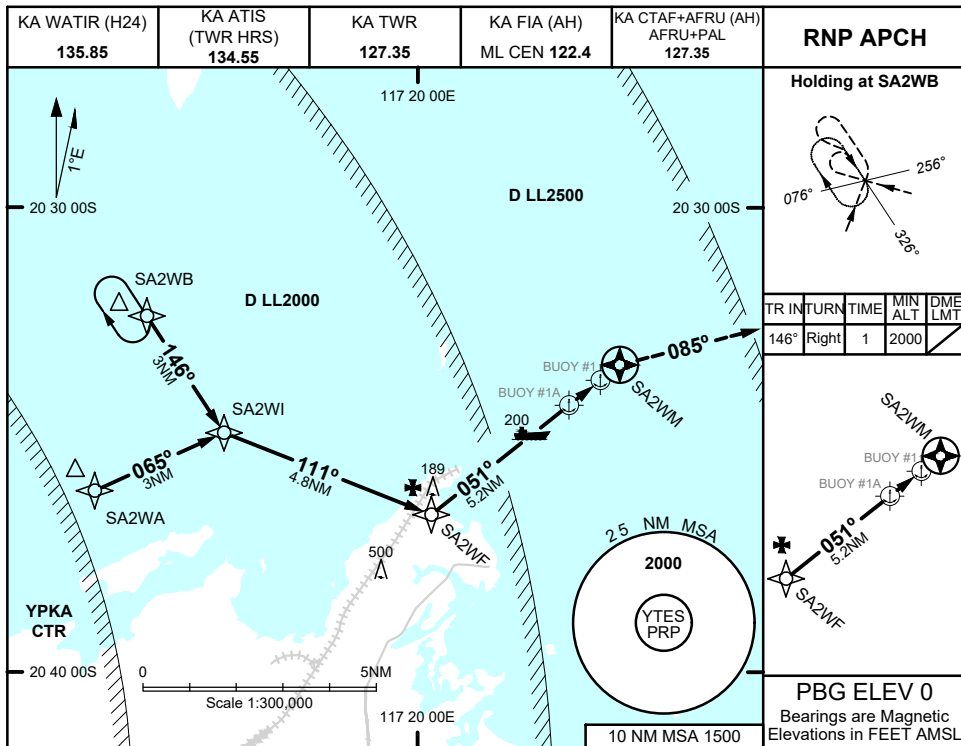

# FOR CASA APPROVED OPERATORS ONLY

USE QNH

RNP 051

21 MAR 2024

TESSA SHOALS, WA (YTES)

NM TO NEXT WPT	0.9	SA2WF	5	4	3	2	SA2WM						
ALT (3.3° APCH PATH)	2000	1700	1630	1280	930	570							

## NOTES

1. MAX IAS:  
INITIAL : 90KTS  
HOLDING : 90 KTS
2. MAPt LOCATED 0.5 NM FROM BUOY #1
3. REMOTE ALTIMETER  
SETTING SOURCE YPKA
4. PRP (S20 33 23, E117 14 37)

CATEGORY	H
YPKA QNH	<b>570 (570 - 2.1)</b>
AREA QNH	<b>600 (600 - 2.1)</b>
ALTERNATE	(1100 - 4.1)