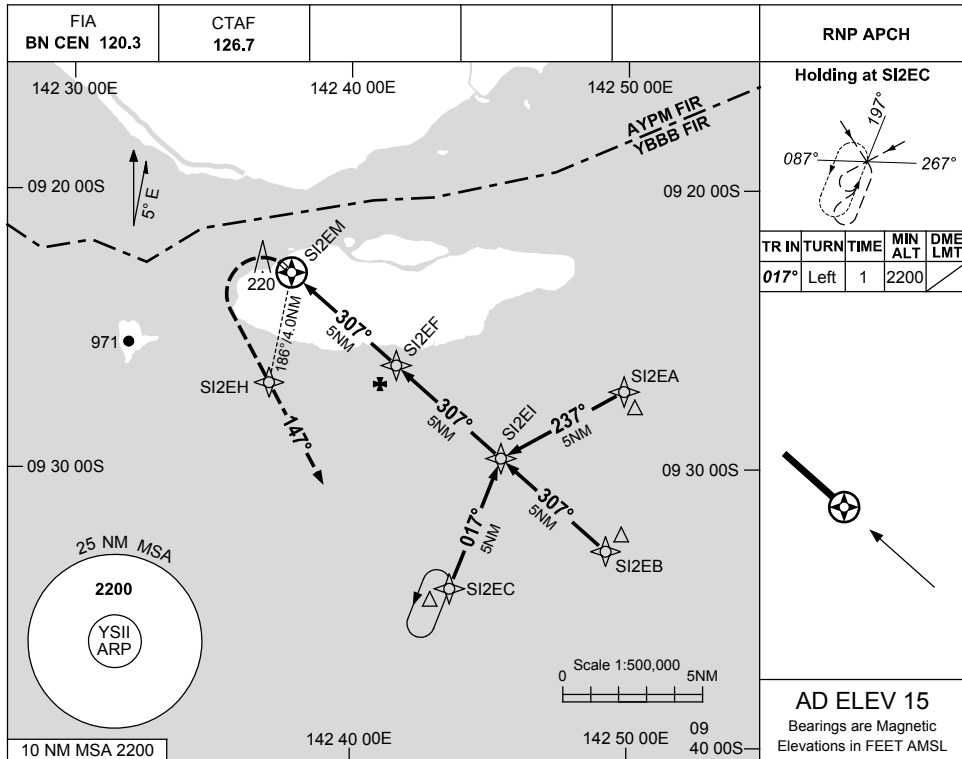

7 SEP 2023

AD ELEV 15
09 22 42S 142 37 30E

AERODROME CHART
SAIBAI ISLAND, QLD (YSII)

Changes: TERMINAL, TWY, TURNING NODES, Editorial.

SIAD01-176

USE QNH

RNP E

23 MAR 2023

SAIBAI ISLAND, QLD (YSII)

NM TO NEXT WPT	SI2EM	2	3	4	SI2EF	1	1.5		
ALT (3° APCH PATH)	660	780	1100	1420	1730	2050	2200		

NM TO SI2EM	0	5	10	15
-------------	---	---	----	----

NOTES

CATEGORY	A	B	C	D	1. MISSED APPROACH MAY ENTER AYPM FIR.
			NOT APPLICABLE		
CIRCLING	660 (645-2.4)				
ALTERNATE	(1145-4.4)				

Changes: WPT NAMING CONVENTION, MAHF FLY-BY, MAG BRG. SIGN01-174