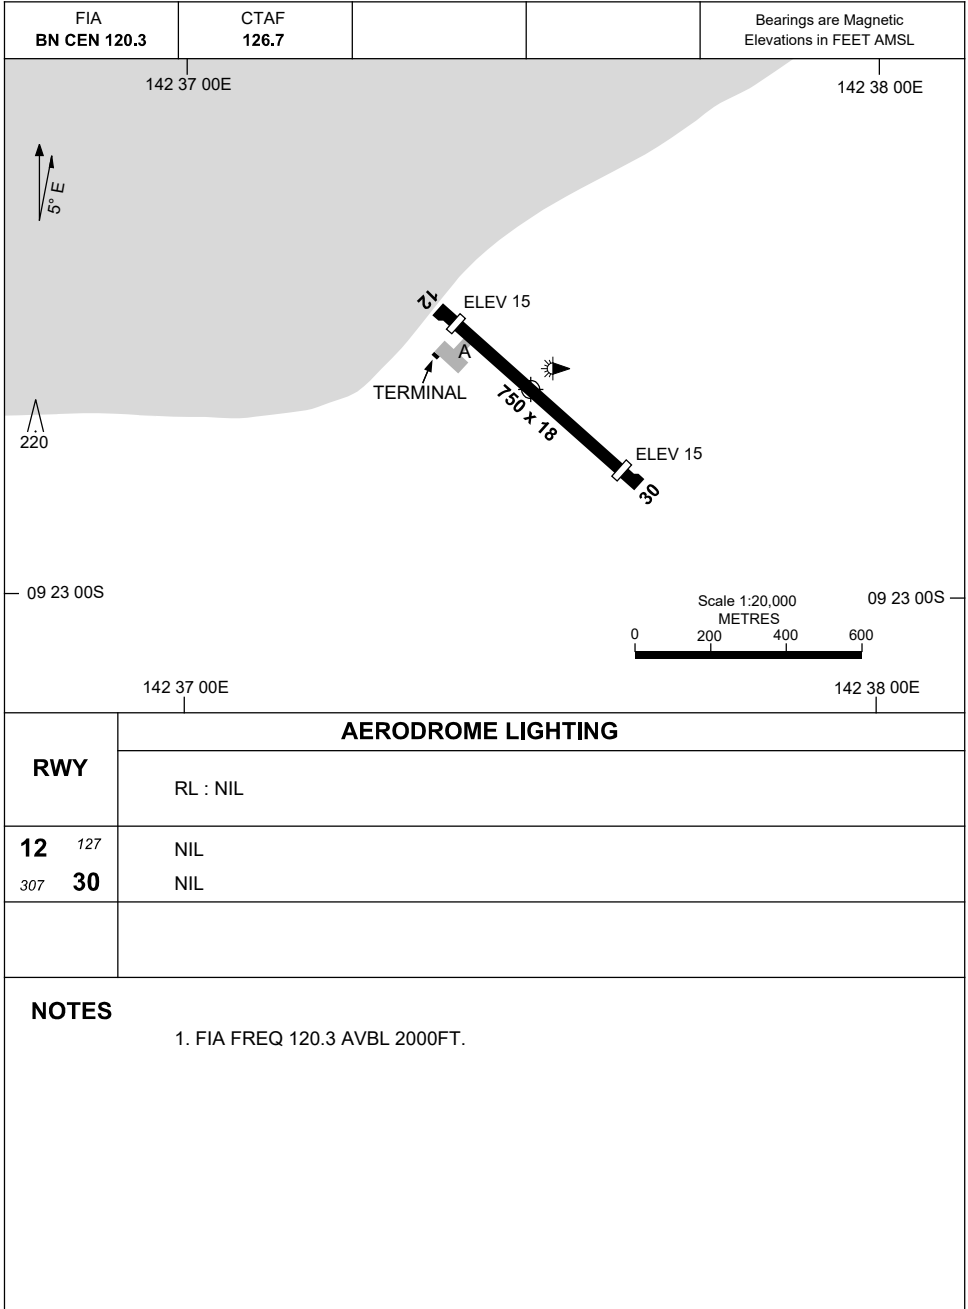

7 SEP 2023

AD ELEV 15
09 22 42S 142 37 30E

AERODROME CHART
SAIBAI ISLAND, QLD (YSII)

Changes: TERMINAL, TWY, TURNING NODES, Editorial.

SIAD01-176

USE QNH

RNP E

23 MAR 2023

SAIBAI ISLAND, QLD (YSII)

NM TO NEXT WPT	SI2EM	2	3	4	SI2EF	1	1.5		
ALT (3° APCH PATH)	660	780	1100	1420	1730	2050	2200		

NM TO SI2EM	0	5	10	15
-------------	---	---	----	----

NOTES

CATEGORY	A	B	C	D	1. MISSED APPROACH MAY ENTER AYPM FIR.
			NOT APPLICABLE		
CIRCLING	660 (645-2.4)				
ALTERNATE	(1145-4.4)				