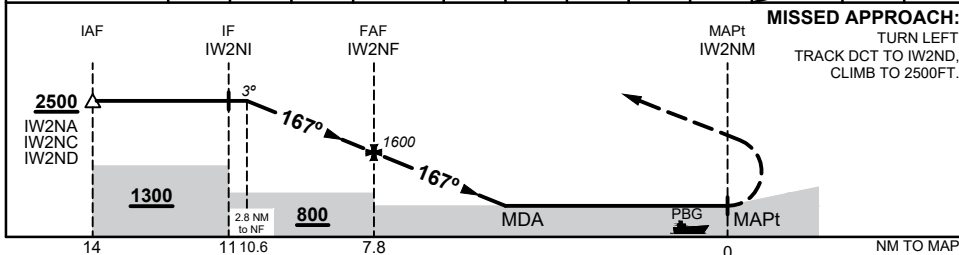

## VICTOR ISLAND WEST, QLD (YVIW)

NM TO NEXT WPT	2.8	2	1	IW2NF	7	6	5	4.8	4.6	IW2NM		
ALT (3° APCH PATH)	2500	2240	1920	1600	1350	1030	710	630	570			

### NOTES

1. MAPt LOCATED 1.4 NM FROM PBG CHARLIE (S21 17 21, E149 23 00)
2. CAUTION: REMOTE ALTIMETER SETTING SOURCE YBMK.
3. CAUTION: PROCEDURE IS OVERLAID BY PROCEDURES AT YBMK. AIRCRAFT SEPARATION NOT ASSURED.