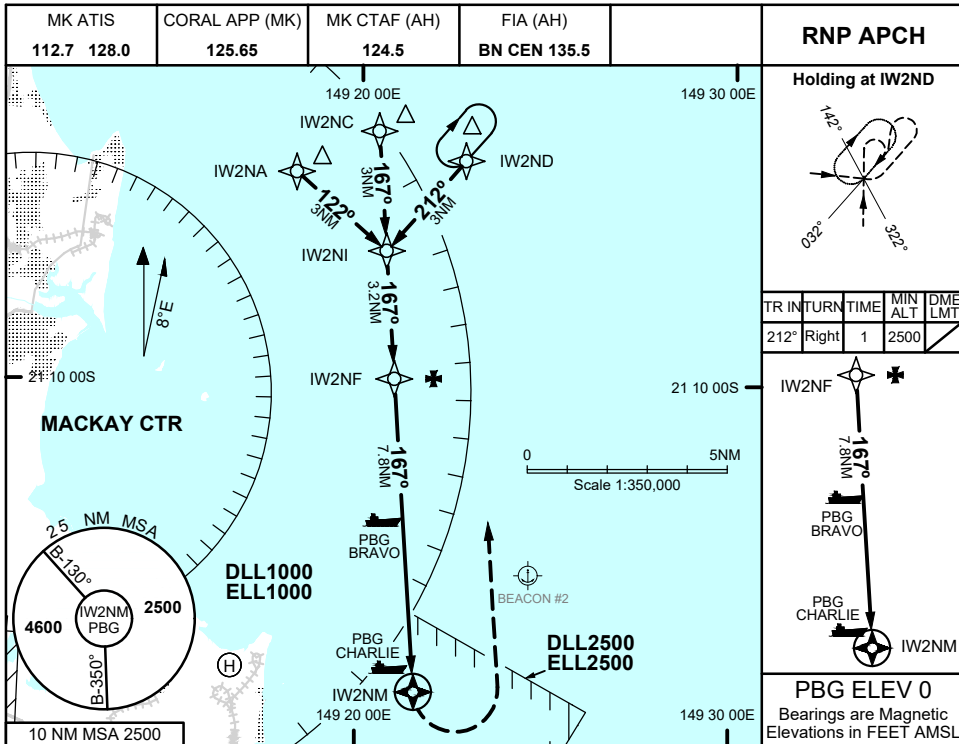

# FOR CASA APPROVED OPERATORS ONLY

USE QNH

RNP 167

1 DEC 2022

## VICTOR ISLAND WEST, QLD (YVIW)

NM TO NEXT WPT	2.8	2	1	IW2NF	7	6	5	4.8	4.6	IW2NM		
ALT (3° APCH PATH)	2500	2240	1920	1600	1350	1030	710	630	570			

### NOTES

1. MAPt LOCATED 1.4 NM FROM PBG CHARLIE (S21 17 21, E149 23 00)
2. CAUTION: REMOTE ALTIMETER SETTING SOURCE YBMK.
3. CAUTION: PROCEDURE IS OVERLAID BY PROCEDURES AT YBMK. AIRCRAFT SEPARATION NOT ASSURED.