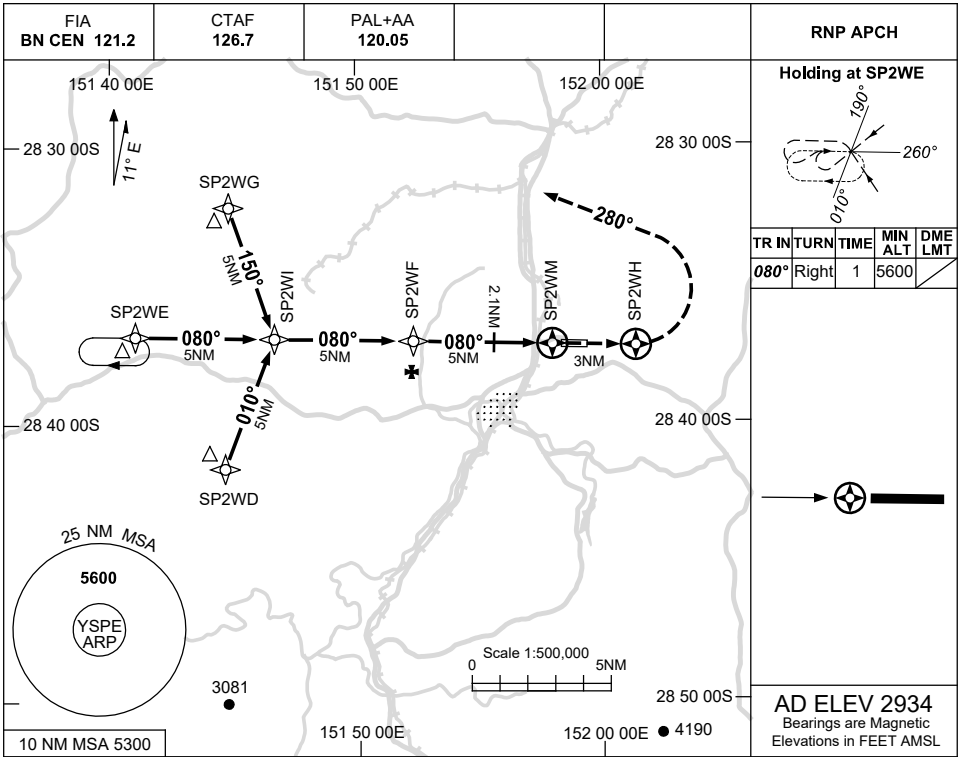

1 DEC 2022

AD ELEV 2934
28 37 13S 151 59 26E

AERODROME CHART
STANTHORPE, QLD (YSPE)

	AERODROME LIGHTING
RWY	TAXIWAY : BLUE EDGE RL : PAL+AA 120.05
08 <small>080</small>	LIRL
<small>260</small> 26	LIRL

NOTES

1. BN CEN FIA 121.2 AVBL IN CIRCUIT AREA.

Changes: PTBL REMOVED.

SPEAD01-173

16 JUN 2022

USE QNH

RNP RWY 08
STANTHORPE, QLD (YSPE)

CATEGORY	A	B	C	D
LNAV	3620 (761-4.3)			NOT APPLICABLE
CIRCLING	3800 (866-2.4)		4030 (1096-4.0)	
ALTERNATE	(1366-4.4)		(1596-6.0)	