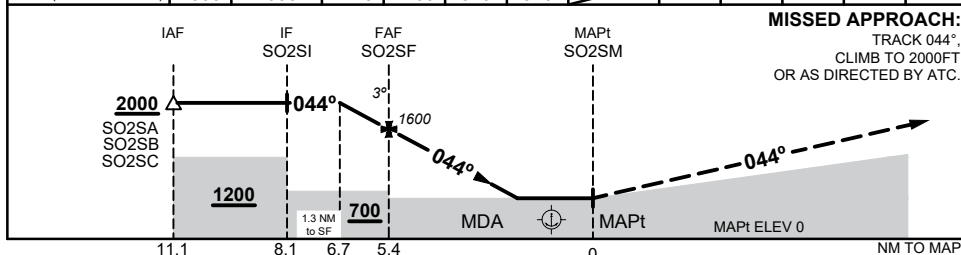

FOR CASA APPROVED OPERATORS ONLY

USE QNH

RNP 044

SEABUOY, WA (YSBY)

21 MAR 2024

NM TO NEXT WPT	1.3	SO2SF	5	4	3	2	SO2SM				
ALT (3° APCH PATH)	2000	1600	1470	1160	840	520					

NOTES

1. MAX IAS:
INITIAL : 90KTS
HOLDING : 90 KTS
2. MAPt LOCATED 1.0 NM FROM SEABUOY
3. REMOTE ALTIMETER
SETTING SOURCE YPKA
4. PRP (S20 24 49, E116 43 47)

CATEGORY	H
YPKA QNH	520 (520 - 2.5)
AREA QNH	600 (600 - 2.5)
ALTERNATE	(1100 - 4.5)

Changes: YPKA CTR, CTA, Editorial

SBYGN01-178

FOR CASA APPROVED OPERATORS ONLY