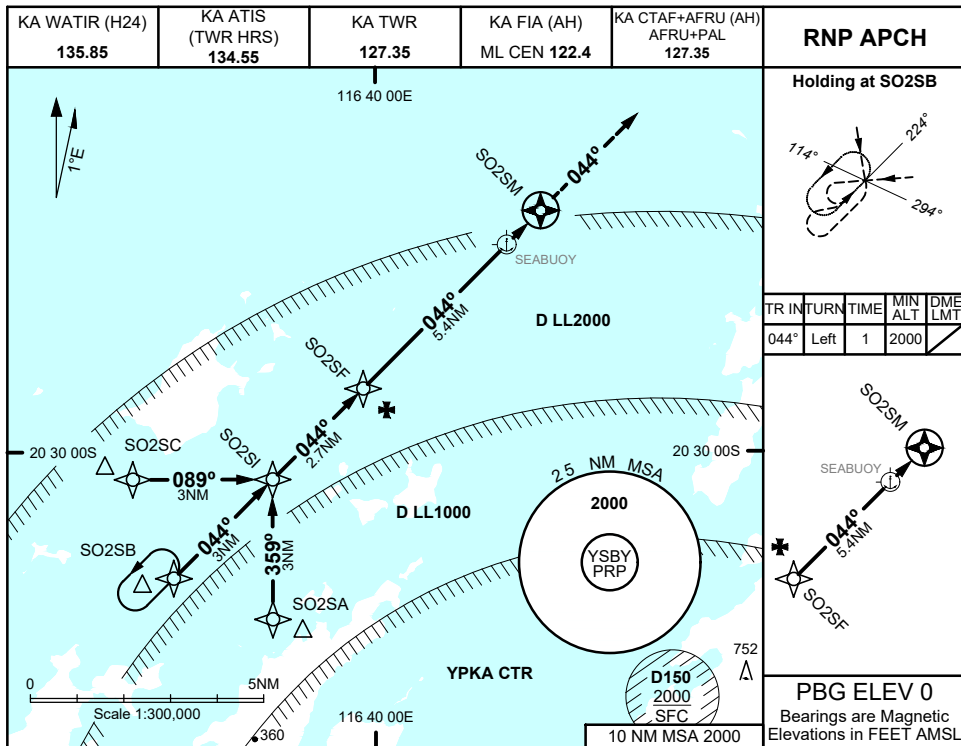

FOR CASA APPROVED OPERATORS ONLY

USE QNH

RNP 044

SEABUOY, WA (YSBY)

21 MAR 2024

NM TO NEXT WPT	1.3	SO2SF	5	4	3	2	SO2SM				
ALT (3° APCH PATH)	2000	1600	1470	1160	840	520					

NOTES

1. MAX IAS:
INITIAL : 90KTS
HOLDING : 90 KTS
2. MAPt LOCATED 1.0 NM FROM SEABUOY
3. REMOTE ALTIMETER
SETTING SOURCE YPKA
4. PRP (S20 24 49, E116 43 47)

CATEGORY	H
YPKA QNH	520 (520 - 2.5)
AREA QNH	600 (600 - 2.5)
ALTERNATE	(1100 - 4.5)

Changes: YPKA CTR, CTA, Editorial

SBYGN01-178

FOR CASA APPROVED OPERATORS ONLY