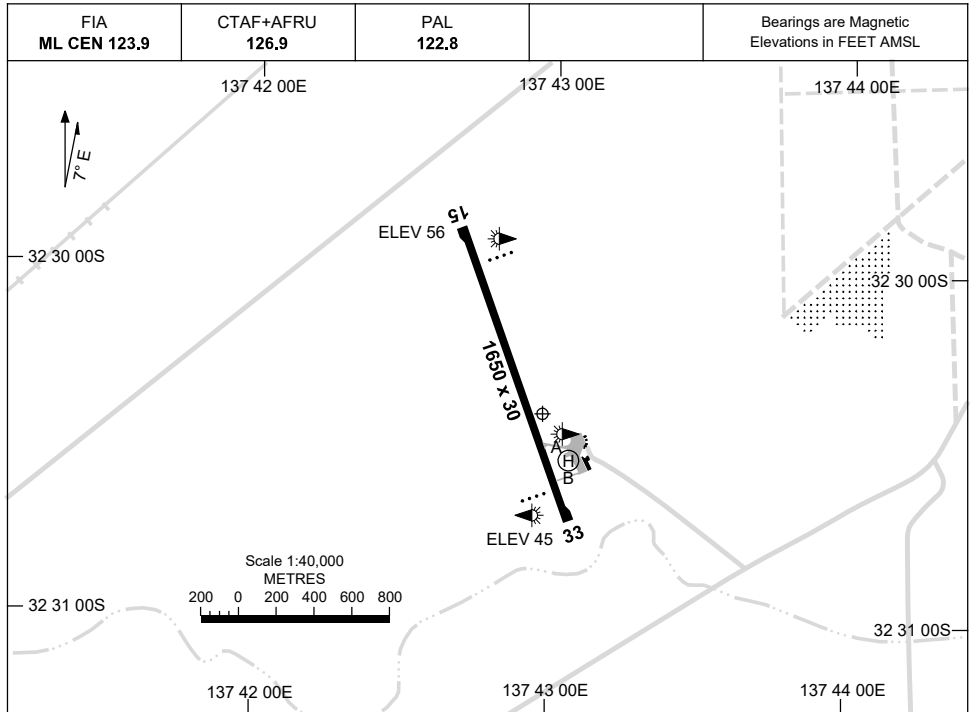

23 MAR 2023

AD ELEV 56
32 30 25S 137 43 00E

AERODROME CHART
PORT AUGUSTA, SA (YPAG)

	AERODROME LIGHTING
RWY	TWY : BLUE EDGE ON A AND UNSEALED PORTION OF B. RL : PAL 122.8 , SDBY (15 SEC)
15 <small>152</small>	PAPI 3.0° 45FT LIRL
<small>332</small> 33	PAPI 3.0° 45FT LIRL

NOTES

1. AWIS (PHONE) 08 8150 3814
2. FIA FREQ 123.9 AVBL CIRCUIT AREA. LIMITED COVERAGE ON GROUND.

Changes: NOTE 3 DELETED, LIGHTING.

PAGAD01-174

USE QNH

RNP RWY 15

1 DEC 2022

PORT AUGUSTA, SA (YPAG)

CATEGORY	A	B	C	D
LNAV	600 (544-3.1)			NOT APPLICABLE
CIRCLING*	780 (724-2.4)	1070 (1014-4.0)		
ALTERNATE	(1224-4.4)	(1514-6.0)		

NOTES

- MAX IAS: INITIAL : 230KT, MAP TURN: 180KT.
- NO CIRCLING WEST OF RWY 15/33.
- CAUTION:** ALAMEIN ALA 2.2 NM SSW OF AD.
- AWIS(PHONE) 08 8150 3814