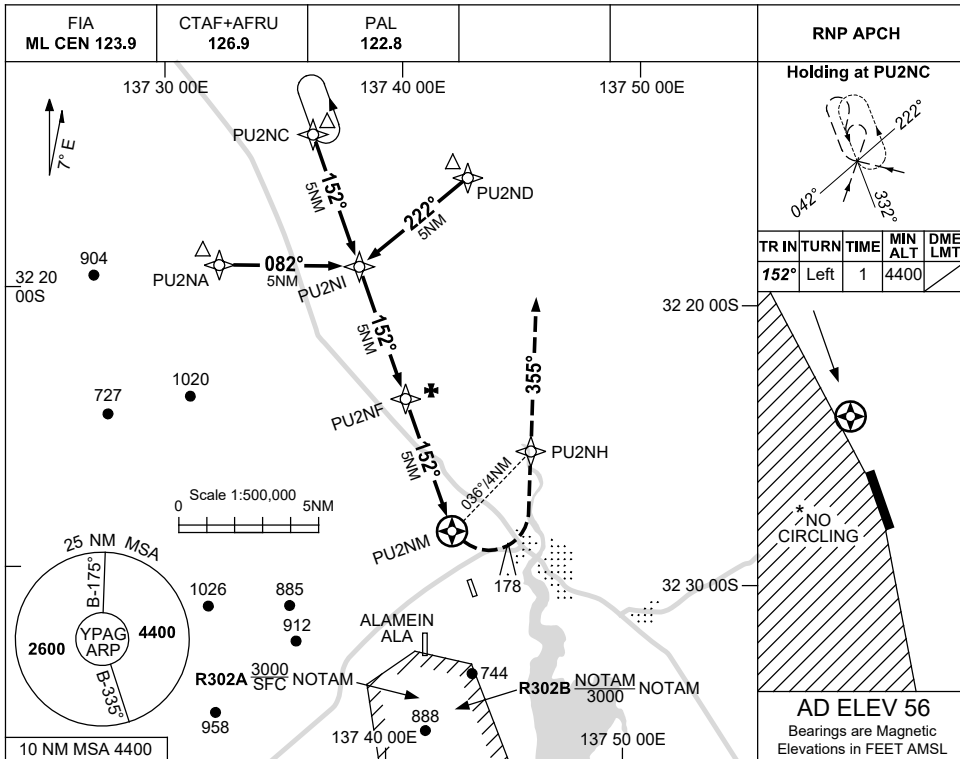

23 MAR 2023

AD ELEV 56
32 30 25S 137 43 00E

AERODROME CHART
PORT AUGUSTA, SA (YPAG)

	AERODROME LIGHTING
RWY	TWY : BLUE EDGE ON A AND UNSEALED PORTION OF B. RL : PAL 122.8 , SDBY (15 SEC)
15 <small>152</small>	PAPI 3.0° 45FT LIRL
<small>332</small> 33	PAPI 3.0° 45FT LIRL

NOTES

1. AWIS (PHONE) 08 8150 3814
2. FIA FREQ 123.9 AVBL CIRCUIT AREA. LIMITED COVERAGE ON GROUND.

Changes: NOTE 3 DELETED, LIGHTING.

PAGAD01-174

USE QNH

RNP RWY 15

1 DEC 2022

PORT AUGUSTA, SA (YPAG)

CATEGORY	A	B	C	D
LNAV	600 (544-3.1)			NOT APPLICABLE
CIRCLING*	780 (724-2.4)	1070 (1014-4.0)		
ALTERNATE	(1224-4.4)	(1514-6.0)		

NOTES

- MAX IAS: INITIAL : 230KT, MAP TURN: 180KT.
- NO CIRCLING WEST OF RWY 15/33.
- CAUTION:** ALAMEIN ALA 2.2 NM SSW OF AD.
- AWIS(PHONE) 08 8150 3814