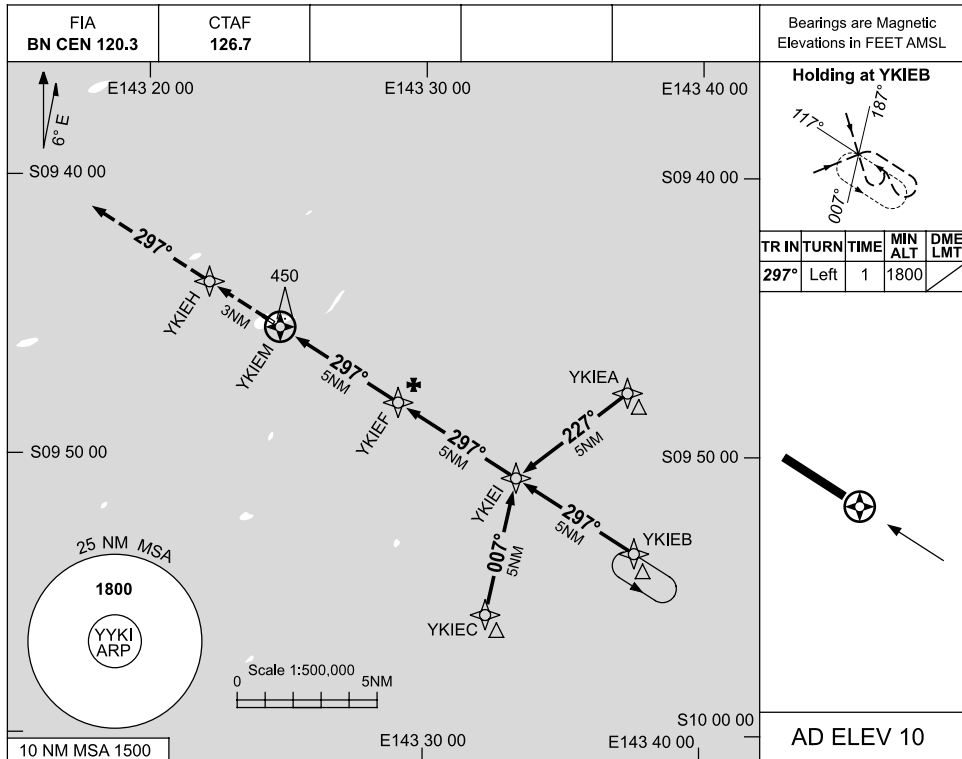

25 AUG 2011

AD ELEV 10
S09 45 12 E143 24 18

AERODROME CHART
YORKE ISLAND, QLD (YYKI)

	AERODROME LIGHTING	
RWY		
12 ¹¹⁷	NIL	
297 30	NIL	

NOTES

1. RESTRICTED OPS: PPR FROM AD OPR.

Changes: WDI.

YKIAD01-128

USE QNH

RNAV_(GNSS) RWY 30

25 AUG 2011

YORKE ISLAND, QLD (YYKI)

NM TO NEXT WPT	YKIEI	2.2	3	4	YKIEF	0.2				
ALT (3° APCH PATH)		850	1100	1420	1740	1800				

NOTES

CATEGORY	A	B	C	D
CIRCLING	850 (840-2.4)		NOT APPLICABLE	
ALTERNATE	(1340-4.4)			