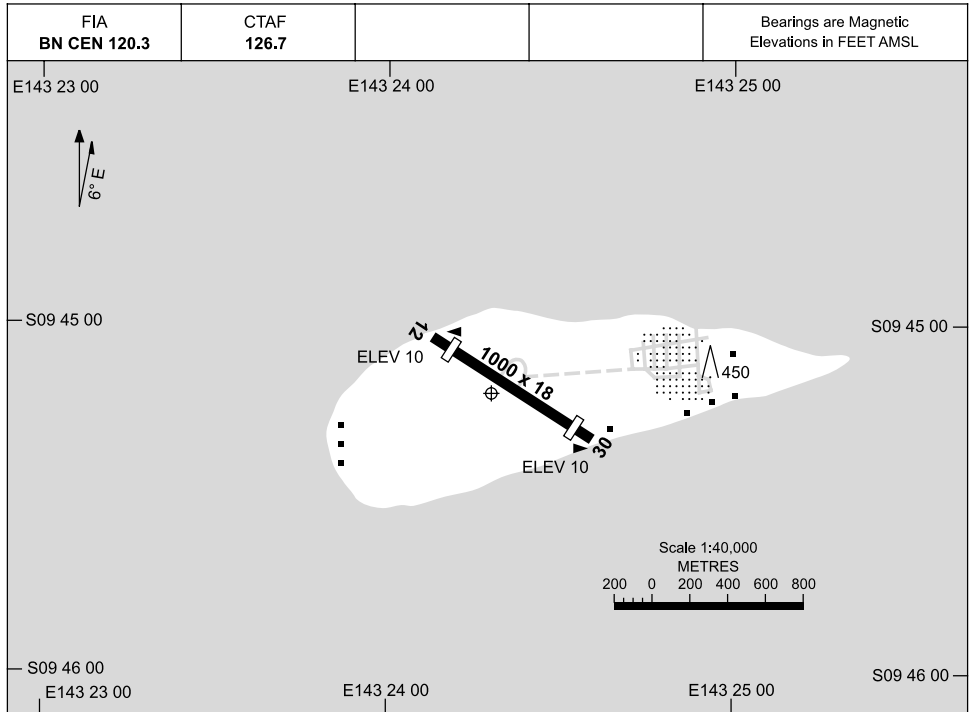

25 AUG 2011

AD ELEV 10
S09 45 12 E143 24 18

AERODROME CHART
YORKE ISLAND, QLD (YYKI)

	AERODROME LIGHTING	
RWY		
12 ¹¹⁷	NIL	
297 30	NIL	

NOTES

1. RESTRICTED OPS: PPR FROM AD OPR.

Changes: WDI.

YKIAD01-128

USE QNH

RNAV_(GNSS) RWY 30

25 AUG 2011

YORKE ISLAND, QLD (YYKI)

NM TO NEXT WPT	YKIEI	2.2	3	4	YKIEF	0.2				
ALT (3° APCH PATH)		850	1100	1420	1740	1800				

NOTES

CATEGORY	A	B	C	D
CIRCLING	850 (840-2.4)		NOT APPLICABLE	
ALTERNATE	(1340-4.4)			