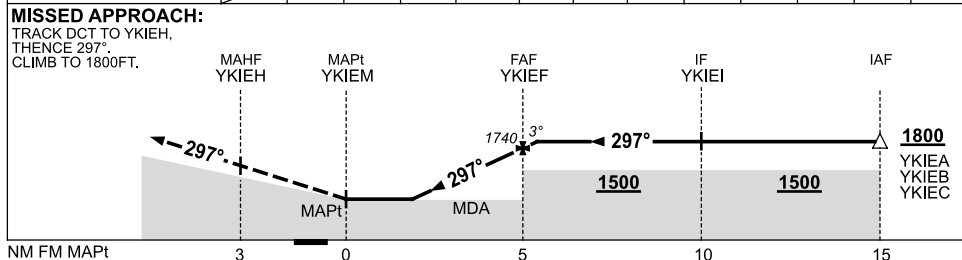

USE QNH

RNAV_(GNSS) RWY 30

25 AUG 2011

YORKE ISLAND, QLD (YYKI)

NM TO NEXT WPT	YKIEI	2.2	3	4	YKIEF	0.2				
ALT (3° APCH PATH)		850	1100	1420	1740	1800				

NOTES

CATEGORY	A	B	C	D
CIRCLING	850 (840-2.4)		NOT APPLICABLE	
ALTERNATE	(1340-4.4)			