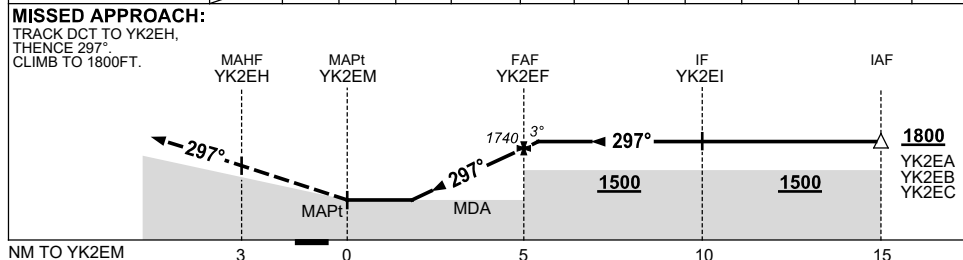

USE QNH

RNP E

23 MAR 2023

YORKE ISLAND, QLD (YYKI)

NM TO NEXT WPT	YK2EM	2.1	3	4	YK2EF	0.2			
ALT (3° APCH PATH)		820	1100	1420	1740	1800			

**NOTES**

CATEGORY	A	B	C	D
CIRCLING	820 (810-2.4)		NOT APPLICABLE	
ALTERNATE	(1310-4.4)			