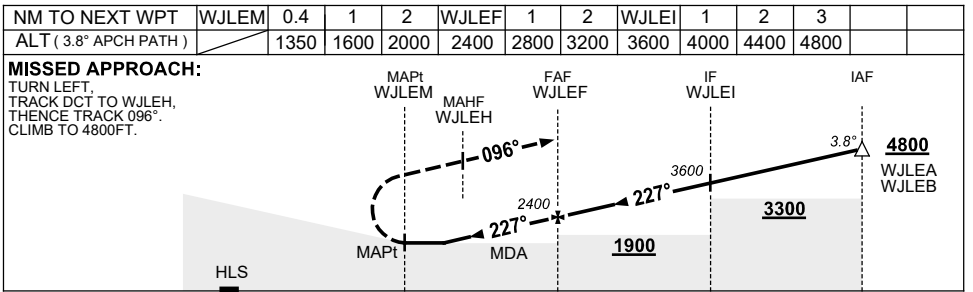

FOR CASA APPROVED OPERATORS ONLY

USE QNH

RNP 227

24 MAR 2022

WUJAL WUJAL, QLD (YWJL)

NOTES

CATEGORY	H
GNSS (VAA)	1350 (1307-5.0)
ALTERNATE	NOT APPLICABLE

1. KEY LEAD-IN FEATURE IS BLOOMFIELD RIVER.
2. COLOUR: SEE SPEC NOTICES.

Changes: CHART TITLE, PBN SPECIFICATION BOX.

WJLGN01-170

FOR CASA APPROVED OPERATORS ONLY