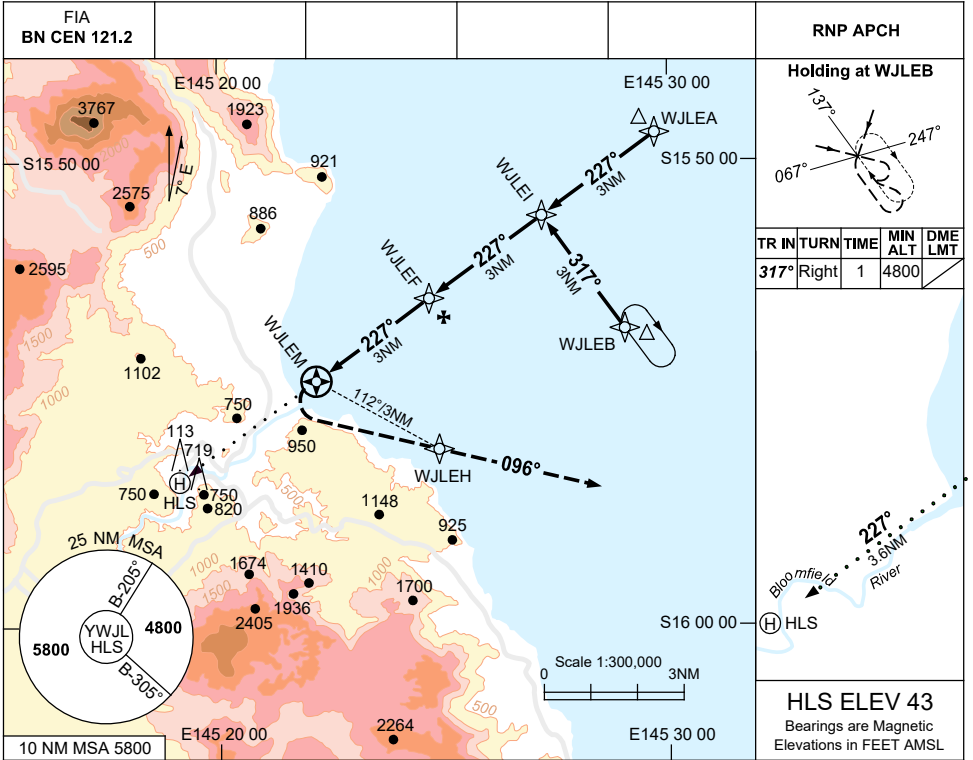

FOR CASA APPROVED OPERATORS ONLY

USE QNH

RNP 227

24 MAR 2022

WUJAL WUJAL, QLD (YWJL)

NOTES

CATEGORY	H
GNSS (VAA)	1350 (1307-5.0)
ALTERNATE	NOT APPLICABLE

1. KEY LEAD-IN FEATURE IS BLOOMFIELD RIVER.
2. COLOUR: SEE SPEC NOTICES.

Changes: CHART TITLE, PBN SPECIFICATION BOX.

WJLGN01-170

FOR CASA APPROVED OPERATORS ONLY